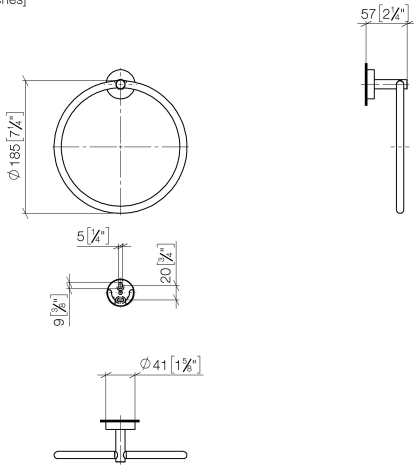

Towel ring round - Light Gold

LISSÉ

83 200 979

- width 185mm
- rosette Ø 40 mm
- 55mm projection

Fits: LISSÉ, META

	Light Gold	83 200 979-26
	Chrome	83 200 979-00
	Brushed Platinum	83 200 979-06
	Dark Chrome	83 200 979-19
	Brushed Light Gold	83 200 979-27
	Matte Black	83 200 979-33
	Brushed Bronze	83 200 979-42
	Brushed Champagne (22kt Gold)	83 200 979-46
	Champagne (22kt Gold)	83 200 979-47
	Brushed Chrome	83 200 979-93
	Brushed Dark Platinum	83 200 979-99

Towel ring round - Light Gold

LISSÉ

83 200 979

mm [inches]

83 200 979

Product version from 7/1/2023

Parts for other
finishes can be found
here: [Chrome](#)

Towel ring round - Light Gold

LISSE

83 200 979

Spare parts list

Product version from 7/1/2023

No.	Item Number	Name	Quantity used	Delivery time
	08 18 80 500-26	ring	11	60