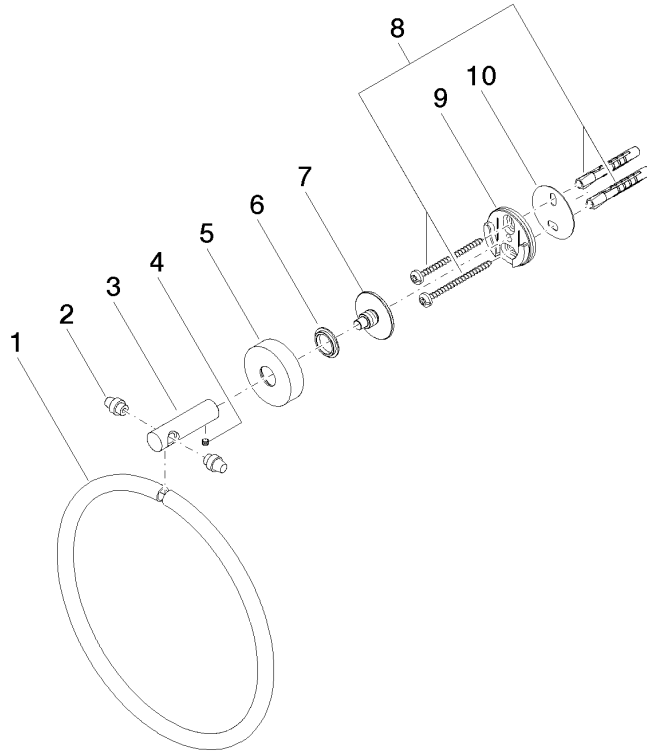

Towel ring round - Light Gold

LISSÉ

83 200 979

- width 185mm
- rosette Ø 40 mm
- 55mm projection

Fits: LISSÉ, META

	Light Gold	83 200 979-26
	Chrome	83 200 979-00
	Brushed Platinum	83 200 979-06
	Dark Chrome	83 200 979-19
	Brushed Light Gold	83 200 979-27
	Matte Black	83 200 979-33
	Brushed Bronze	83 200 979-42
	Brushed Champagne (22kt Gold)	83 200 979-46
	Champagne (22kt Gold)	83 200 979-47
	Brushed Chrome	83 200 979-93
	Brushed Dark Platinum	83 200 979-99

Towel ring round - Light Gold

LISSÉ

83 200 979

mm [inches]

83 200 979

Product version from 7/1/2023

Parts for other
finishes can be found
here: [Chrome](#)

Towel ring round - Light Gold

LISSE

83 200 979

Spare parts list

Product version from 7/1/2023

No.	Item Number	Name	Quantity used	Delivery time
	08 18 80 500-26	ring	11	60