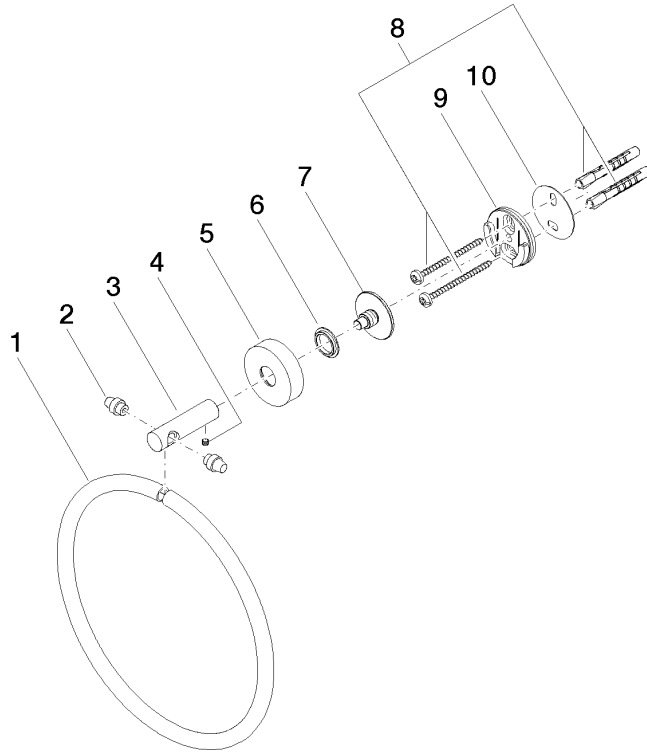

Towel ring round - Brushed Light Gold

LISSÉ

83 200 979

- width 185mm
- rosette Ø 40 mm
- 55mm projection

Fits: LISSÉ, META

	Brushed Light Gold	83 200 979-27
	Chrome	83 200 979-00
	Brushed Platinum	83 200 979-06
	Dark Chrome	83 200 979-19
	Light Gold	83 200 979-26
	Matte Black	83 200 979-33
	Brushed Bronze	83 200 979-42
	Brushed Champagne (22kt Gold)	83 200 979-46
	Champagne (22kt Gold)	83 200 979-47
	Brushed Chrome	83 200 979-93
	Brushed Dark Platinum	83 200 979-99

83 200 979

mm [inches]

83 200 979

Product version from 7/1/2023

Parts for other
finishes can be found
here: [Chrome](#)

Towel ring round - Brushed Light Gold

LISSE

83 200 979

Spare parts list

Product version from 7/1/2023

No.	Item Number	Name	Quantity used	Delivery time
	08 18 80 500-27	ring	11	60