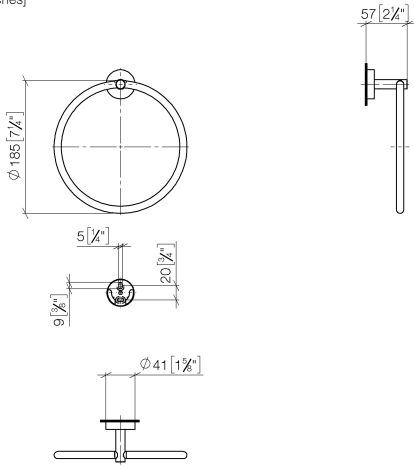

Towel ring round - Brushed Light Gold

LISSÉ

83 200 979

- width 185mm
- rosette Ø 40 mm
- 55mm projection

Fits: LISSÉ, META

	Brushed Light Gold	83 200 979-27
	Chrome	83 200 979-00
	Brushed Platinum	83 200 979-06
	Dark Chrome	83 200 979-19
	Light Gold	83 200 979-26
	Matte Black	83 200 979-33
	Brushed Bronze	83 200 979-42
	Brushed Champagne (22kt Gold)	83 200 979-46
	Champagne (22kt Gold)	83 200 979-47
	Brushed Chrome	83 200 979-93
	Brushed Dark Platinum	83 200 979-99

83 200 979

mm [inches]

83 200 979

Product version from 7/1/2023

Parts for other
finishes can be found
here: [Chrome](#)

Towel ring round - Brushed Light Gold

LISSE

83 200 979

Spare parts list

Product version from 7/1/2023

No.	Item Number	Name	Quantity used	Delivery time
	08 18 80 500-27	ring	11	60