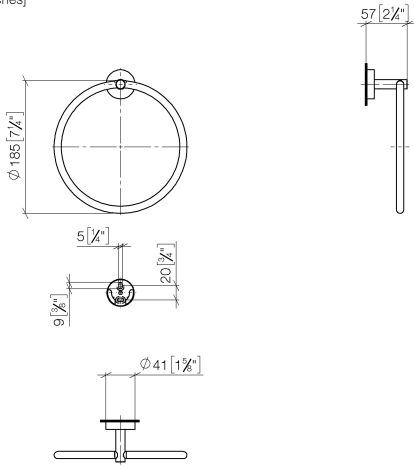

Towel ring round - Champagne (22kt Gold)

LISSÉ

83 200 979

- width 185mm
- rosette Ø 40 mm
- 55mm projection

Fits: LISSÉ, META

	Champagne (22kt Gold)	83 200 979-47
	Chrome	83 200 979-00
	Brushed Platinum	83 200 979-06
	Dark Chrome	83 200 979-19
	Light Gold	83 200 979-26
	Brushed Light Gold	83 200 979-27
	Matte Black	83 200 979-33
	Brushed Bronze	83 200 979-42
	Brushed Champagne (22kt Gold)	83 200 979-46
	Brushed Chrome	83 200 979-93
	Brushed Dark Platinum	83 200 979-99

Towel ring round - Champagne (22kt Gold)

LISSÉ

83 200 979

mm [inches]

83 200 979

Product version from 7/1/2023

Parts for other
finishes can be found
here: [Chrome](#)

Towel ring round - Champagne (22kt Gold)

LISSÉ

83 200 979

Spare parts list

Product version from 7/1/2023

No.	Item Number	Name	Quantity used	Delivery time
	08 18 80 500-47	ring	11	60