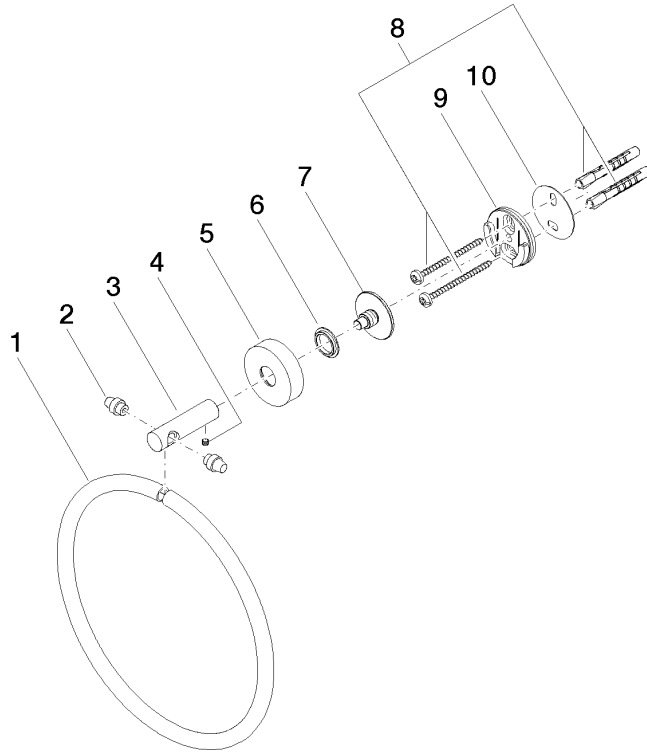

Towel ring round - Brushed Dark Platinum

LISSÉ

83 200 979

- width 185mm
- rosette Ø 40 mm
- 55mm projection

Fits: LISSÉ, META

	Brushed Dark Platinum	83 200 979-99
	Chrome	83 200 979-00
	Brushed Platinum	83 200 979-06
	Dark Chrome	83 200 979-19
	Light Gold	83 200 979-26
	Brushed Light Gold	83 200 979-27
	Matte Black	83 200 979-33
	Brushed Bronze	83 200 979-42
	Brushed Champagne (22kt Gold)	83 200 979-46
	Champagne (22kt Gold)	83 200 979-47
	Brushed Chrome	83 200 979-93

# Towel ring round - Brushed Dark Platinum

LISSÉ

83 200 979

mm [inches]

83 200 979

**Product version from 7/1/2023**

Parts for other  
finishes can be found  
here: [Chrome](#)

## Towel ring round - Brushed Dark Platinum

LISSE

83 200 979

### Spare parts list