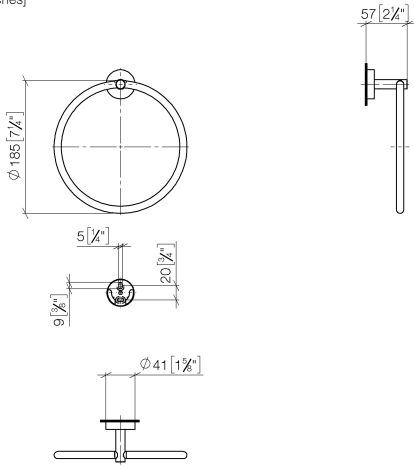

Towel ring round - Brushed Dark Platinum

LISSÉ

83 200 979

- width 185mm
- rosette Ø 40 mm
- 55mm projection

Fits: LISSÉ, META

	Brushed Dark Platinum	83 200 979-99
	Chrome	83 200 979-00
	Brushed Platinum	83 200 979-06
	Dark Chrome	83 200 979-19
	Light Gold	83 200 979-26
	Brushed Light Gold	83 200 979-27
	Matte Black	83 200 979-33
	Brushed Bronze	83 200 979-42
	Brushed Champagne (22kt Gold)	83 200 979-46
	Champagne (22kt Gold)	83 200 979-47
	Brushed Chrome	83 200 979-93

# Towel ring round - Brushed Dark Platinum

LISSÉ

83 200 979

mm [inches]

83 200 979

**Product version from 7/1/2023**

Parts for other  
finishes can be found  
here: [Chrome](#)

## Towel ring round - Brushed Dark Platinum

LISSE

83 200 979