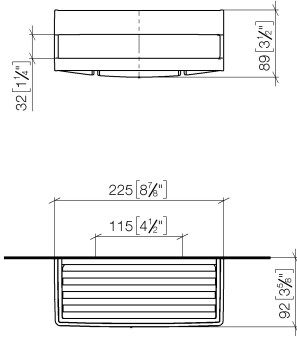

Shower basket for wall mounting - Chrome

83 290 832

- width 225mm
- Height: 89 mm
- Projection: 92 mm

	Chrome	83 290 832-00
	Soft Black	83 290 832-69

Shower basket for wall mounting - Chrome

83 290 832

mm [inches]

Product version from 1/1/2023

No.	Item Number	Name	Quantity used	Delivery time
	05 30 31 025 00 90	fixing set	1	2