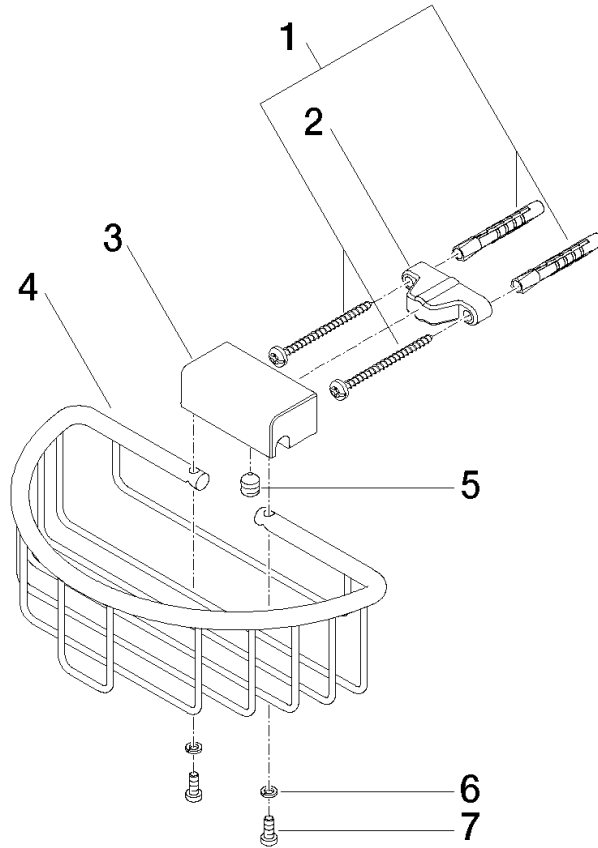

Shower basket for wall mounting - Brushed Bronze

83 290 970 Product version from 10/1/2023

- width 200mm
- height 70 mm
- 115mm projection

	Brushed Bronze	83 290 970-42
	Chrome	83 290 970-00
	Brushed Platinum	83 290 970-06
	Platinum	83 290 970-08
	Durabass (23kt Gold)	83 290 970-09
	Dark Chrome	83 290 970-19
	Light Gold	83 290 970-26
	Brushed Light Gold	83 290 970-27
	Brushed Durabass (23kt Gold)	83 290 970-28
	Matte Black	83 290 970-33
	Brushed Champagne (22kt Gold)	83 290 970-46
	Champagne (22kt Gold)	83 290 970-47
	Brushed Chrome	83 290 970-93
	Brushed Dark Platinum	83 290 970-99

Shower basket for wall mounting - Brushed Bronze

83 290 970 Product version from 10/1/2023

mm [inches]

Shower basket for wall mounting - Brushed Bronze

83 290 970 Product version from 10/1/2023

Parts for other finishes can be found here: [Chrome](#)

Spare parts list

No.	Item Number	Name	Quantity used	Delivery time
1	05 30 31 025 00 90	fixing set	1	2
2	09 17 20 030 90	holder	1	2
3	08 17 30 501-42	holder	1	60
4	08 18 90 907-42	basket	1	60
5	09 31 11 002 90	pin	1	2
6	90 30 11 029 00 90	disc	2	2
7	09 30 30 054 90	screw	2	2