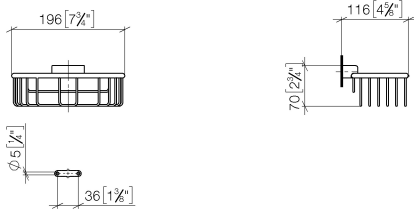

Shower basket for wall mounting - Brushed Bronze

83 290 970 Product version from 10/1/2023

- width 200mm
- height 70 mm
- 115mm projection

	Brushed Bronze	83 290 970-42
	Chrome	83 290 970-00
	Brushed Platinum	83 290 970-06
	Platinum	83 290 970-08
	Durabass (23kt Gold)	83 290 970-09
	Dark Chrome	83 290 970-19
	Light Gold	83 290 970-26
	Brushed Light Gold	83 290 970-27
	Brushed Durabass (23kt Gold)	83 290 970-28
	Matte Black	83 290 970-33
	Brushed Champagne (22kt Gold)	83 290 970-46
	Champagne (22kt Gold)	83 290 970-47
	Brushed Chrome	83 290 970-93
	Brushed Dark Platinum	83 290 970-99

Shower basket for wall mounting - Brushed Bronze

83 290 970 Product version from 10/1/2023

mm [inches]

Shower basket for wall mounting - Brushed Bronze

83 290 970 Product version from 10/1/2023

Parts for other finishes can be found here: [Chrome](#)

Spare parts list

No.	Item Number	Name	Quantity used	Delivery time
1	05 30 31 025 00 90	fixing set	1	2
2	09 17 20 030 90	holder	1	2
3	08 17 30 501-42	holder	1	60
4	08 18 90 907-42	basket	1	60
5	09 31 11 002 90	pin	1	2
6	90 30 11 029 00 90	disc	2	2
7	09 30 30 054 90	screw	2	2