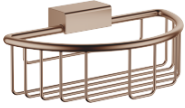

Shower basket for wall mounting - Brushed Bronze

83 290 970 Product version from 10/1/2023

- width 200mm
- height 70 mm
- 115mm projection

	Brushed Bronze	83 290 970-42
	Chrome	83 290 970-00
	Brushed Platinum	83 290 970-06
	Platinum	83 290 970-08
	Durabass (23kt Gold)	83 290 970-09
	Dark Chrome	83 290 970-19
	Light Gold	83 290 970-26
	Brushed Light Gold	83 290 970-27
	Brushed Durabass (23kt Gold)	83 290 970-28
	Matte Black	83 290 970-33
	Brushed Champagne (22kt Gold)	83 290 970-46
	Champagne (22kt Gold)	83 290 970-47
	Brushed Chrome	83 290 970-93
	Brushed Dark Platinum	83 290 970-99

Shower basket for wall mounting - Brushed Bronze

83 290 970 Product version from 10/1/2023

mm [inches]

Shower basket for wall mounting - Brushed Bronze

83 290 970 Product version from 10/1/2023

Parts for other finishes can be found here: [Chrome](#)