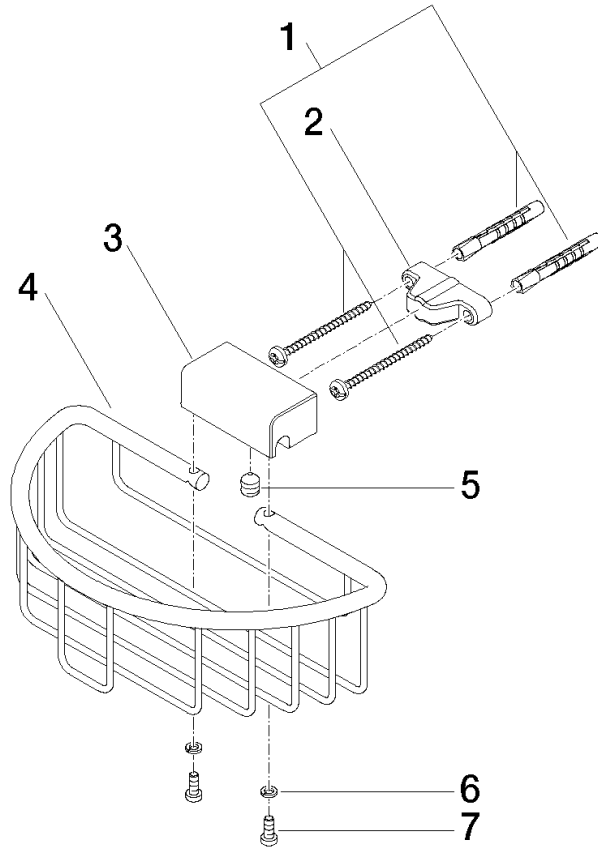

Shower basket for wall mounting - Brushed Champagne (22kt Gold)

83 290 970 Product version from 10/1/2023

- width 200mm
- height 70 mm
- 115mm projection

	Brushed Champagne (22kt Gold)	83 290 970-46
	Chrome	83 290 970-00
	Brushed Platinum	83 290 970-06
	Platinum	83 290 970-08
	Durabass (23kt Gold)	83 290 970-09
	Dark Chrome	83 290 970-19
	Light Gold	83 290 970-26
	Brushed Light Gold	83 290 970-27
	Brushed Durabass (23kt Gold)	83 290 970-28
	Matte Black	83 290 970-33
	Brushed Bronze	83 290 970-42
	Champagne (22kt Gold)	83 290 970-47
	Brushed Chrome	83 290 970-93
	Brushed Dark Platinum	83 290 970-99

Shower basket for wall mounting - Brushed Champagne (22kt Gold)

83 290 970 Product version from 10/1/2023

mm [inches]

Shower basket for wall mounting - Brushed Champagne (22kt Gold)

83 290 970 Product version from 10/1/2023

Parts for other finishes can be found here: [Chrome](#)

Spare parts list

No.	Item Number	Name	Quantity used	Delivery time
1	05 30 31 025 00 90	fixing set	1	2
2	09 17 20 030 90	holder	1	2
3	08 17 30 501-46	holder	1	30
4	08 18 90 907-46	basket	1	30
5	09 31 11 002 90	pin	1	2
6	90 30 11 029 00 90	disc	2	2
7	09 30 30 054 90	screw	2	2