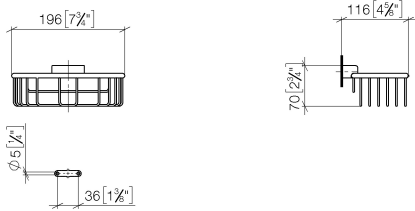

Shower basket for wall mounting - Brushed Champagne (22kt Gold)

83 290 970 Product version from 10/1/2023

- width 200mm
- height 70 mm
- 115mm projection

	Brushed Champagne (22kt Gold)	83 290 970-46
	Chrome	83 290 970-00
	Brushed Platinum	83 290 970-06
	Platinum	83 290 970-08
	Durabass (23kt Gold)	83 290 970-09
	Dark Chrome	83 290 970-19
	Light Gold	83 290 970-26
	Brushed Light Gold	83 290 970-27
	Brushed Durabass (23kt Gold)	83 290 970-28
	Matte Black	83 290 970-33
	Brushed Bronze	83 290 970-42
	Champagne (22kt Gold)	83 290 970-47
	Brushed Chrome	83 290 970-93
	Brushed Dark Platinum	83 290 970-99

Shower basket for wall mounting - Brushed Champagne (22kt Gold)

83 290 970 Product version from 10/1/2023

mm [inches]

Shower basket for wall mounting - Brushed Champagne (22kt Gold)

83 290 970 Product version from 10/1/2023