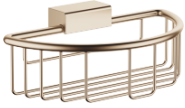

Shower basket for wall mounting - Brushed Champagne (22kt Gold)

83 290 970 Product version from 10/1/2023

- width 200mm
- height 70 mm
- 115mm projection

	Brushed Champagne (22kt Gold)	83 290 970-46
	Chrome	83 290 970-00
	Brushed Platinum	83 290 970-06
	Platinum	83 290 970-08
	Durabass (23kt Gold)	83 290 970-09
	Dark Chrome	83 290 970-19
	Light Gold	83 290 970-26
	Brushed Light Gold	83 290 970-27
	Brushed Durabass (23kt Gold)	83 290 970-28
	Matte Black	83 290 970-33
	Brushed Bronze	83 290 970-42
	Champagne (22kt Gold)	83 290 970-47
	Brushed Chrome	83 290 970-93
	Brushed Dark Platinum	83 290 970-99

Shower basket for wall mounting - Brushed Champagne (22kt Gold)

83 290 970 Product version from 10/1/2023

mm [inches]

Shower basket for wall mounting - Brushed Champagne (22kt Gold)

83 290 970 Product version from 10/1/2023