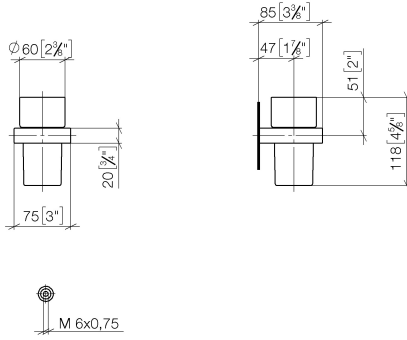

Tumbler holder wall model - Brushed Dark Platinum

83 400 780

- crystal glass
- width 75mm
- height 118 mm
- 85mm projection

	Brushed Dark Platinum	83 400 780-99
	Chrome	83 400 780-00
	Brushed Platinum	83 400 780-06
	Platinum	83 400 780-08
	Dark Chrome	83 400 780-19
	Brushed Durabronze (23kt Gold)	83 400 780-28
	Brushed Champagne (22kt Gold)	83 400 780-46
	Champagne (22kt Gold)	83 400 780-47

Tumbler holder wall model - Brushed Dark Platinum

83 400 780

mm [inches]

Tumbler holder wall model - Brushed Dark Platinum

83 400 780

Parts for other finishes can be found here: [Chrome](#)

Spare parts list

No.	Item Number	Name	Quantity used	Delivery time
1	90 90 00 008 00 84	glass	1	2
2	08 28 10 500 91	ring	1	2
3	09 31 11 148 90	pin	2	2
4	05 17 20 726 02 90	fixing set	2	2
5	08 17 20 726 90	holder	2	2