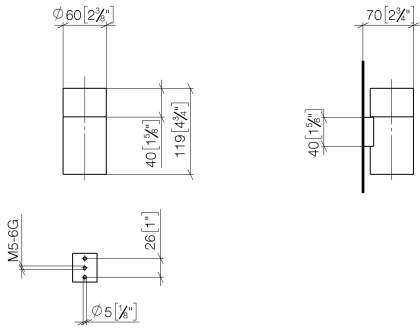

**Tumbler holder wall model - Brushed Platinum**

MADISON

83 400 979

- crystal glass, transparent
- width 60mm
- height 120 mm
- 110mm projection

Fits: MADISON, MEM, TARA, CL.1, LISSÉ,  
VAIA, META, CYO

	Brushed Platinum	83 400 979-06
	Chrome	83 400 979-00
	Platinum	83 400 979-08
	Durabrand (23kt Gold)	83 400 979-09
	Dark Chrome	83 400 979-19
	Light Gold	83 400 979-26
	Brushed Light Gold	83 400 979-27
	Brushed Durabrand (23kt Gold)	83 400 979-28
	Matte Black	83 400 979-33
	Brushed Bronze	83 400 979-42
	Brushed Champagne (22kt Gold)	83 400 979-46
	Champagne (22kt Gold)	83 400 979-47
	Brushed Chrome	83 400 979-93
	Brushed Dark Platinum	83 400 979-99

83 400 979

mm [inches]

83 400 979

Parts for other finishes can be found here: [Chrome](#)

### Spare parts list

No.	Item Number	Name	Quantity used	Delivery time
1	90 90 00 008 00 84	glass	1	2
2	08 17 97 569-06	holder	1	10
3	09 30 30 117 90	screw	1	2
4	05 30 31 025 00 90	fixing set	1	2
5	08 10 10 530-06	holder	1	10