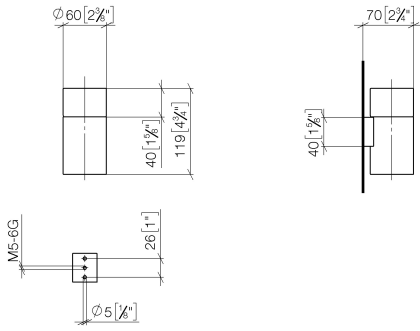

**Tumbler holder wall model - Durabronz (23kt Gold)**

83 400 979

- crystal glass, transparent
- width 60mm
- height 120 mm
- 110mm projection

	Durabronz (23kt Gold)	83 400 979-09
	Chrome	83 400 979-00
	Brushed Platinum	83 400 979-06
	Platinum	83 400 979-08
	Dark Chrome	83 400 979-19
	Light Gold	83 400 979-26
	Brushed Light Gold	83 400 979-27
	Brushed Durabronz (23kt Gold)	83 400 979-28
	Matte Black	83 400 979-33
	Brushed Bronze	83 400 979-42
	Brushed Champagne (22kt Gold)	83 400 979-46
	Champagne (22kt Gold)	83 400 979-47
	Brushed Chrome	83 400 979-93
	Brushed Dark Platinum	83 400 979-99

## Tumbler holder wall model - Durabross (23kt Gold)

---

83 400 979

mm [inches]