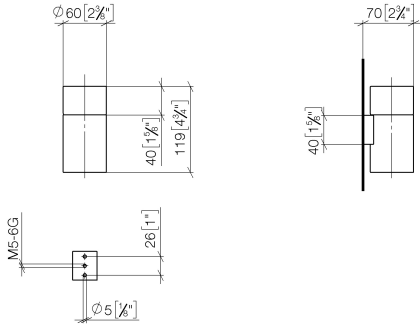

Tumbler holder wall model - Light Gold

MADISON

83 400 979

- crystal glass, transparent
- width 60mm
- height 120 mm
- 110mm projection

Fits: MADISON, MEM, TARA, CL.1, LISSÉ,  
VAIA, META, CYO

	Light Gold	83 400 979-26
	Chrome	83 400 979-00
	Brushed Platinum	83 400 979-06
	Platinum	83 400 979-08
	Durabress (23kt Gold)	83 400 979-09
	Dark Chrome	83 400 979-19
	Brushed Light Gold	83 400 979-27
	Brushed Durabress (23kt Gold)	83 400 979-28
	Matte Black	83 400 979-33
	Brushed Bronze	83 400 979-42
	Brushed Champagne (22kt Gold)	83 400 979-46
	Champagne (22kt Gold)	83 400 979-47
	Brushed Chrome	83 400 979-93
	Brushed Dark Platinum	83 400 979-99

83 400 979

mm [inches]

83 400 979

Parts for other finishes can be found here: [Chrome](#)

### Spare parts list

No.	Item Number	Name	Quantity used	Delivery time
1	90 90 00 008 00 84	glass	1	2
2	08 17 97 569-26	holder	1	60
3	09 30 30 117 90	screw	1	2
4	05 30 31 025 00 90	fixing set	1	2
5	08 10 10 530-26	holder	1	60