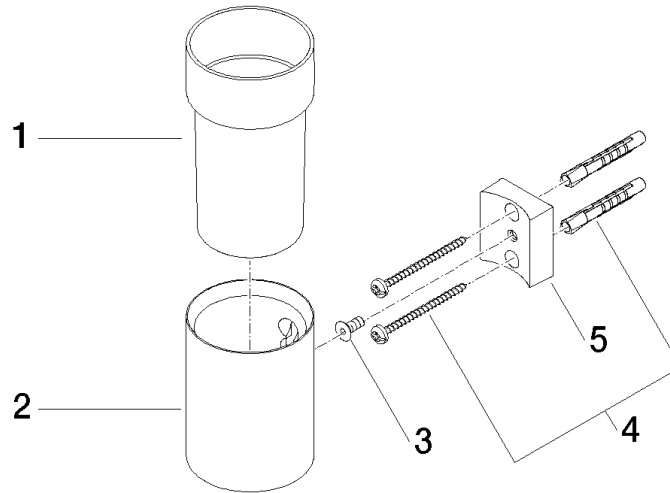

Tumbler holder wall model - Light Gold

MADISON

83 400 979

- crystal glass, transparent
- width 60mm
- height 120 mm
- 110mm projection

Fits: MADISON, MEM, TARA, CL.1, LISSÉ,  
VAIA, META, CYO

	Light Gold	83 400 979-26
	Chrome	83 400 979-00
	Brushed Platinum	83 400 979-06
	Platinum	83 400 979-08
	Durabress (23kt Gold)	83 400 979-09
	Dark Chrome	83 400 979-19
	Brushed Light Gold	83 400 979-27
	Brushed Durabress (23kt Gold)	83 400 979-28
	Matte Black	83 400 979-33
	Brushed Bronze	83 400 979-42
	Brushed Champagne (22kt Gold)	83 400 979-46
	Champagne (22kt Gold)	83 400 979-47
	Brushed Chrome	83 400 979-93
	Brushed Dark Platinum	83 400 979-99

83 400 979

mm [inches]

83 400 979

Parts for other finishes can be found here: [Chrome](#)

### Spare parts list

No.	Item Number	Name	Quantity used	Delivery time
1	90 90 00 008 00 84	glass	1	2
2	08 17 97 569-26	holder	1	60
3	09 30 30 117 90	screw	1	2
4	05 30 31 025 00 90	fixing set	1	2
5	08 10 10 530-26	holder	1	60