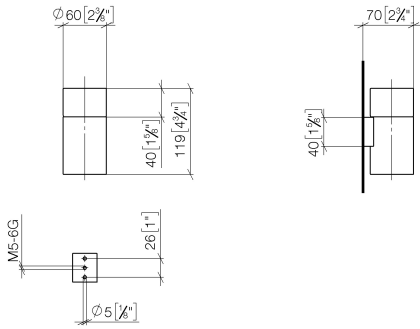

Tumbler holder wall model - Brushed Dark Platinum

MADISON

83 400 979

- crystal glass, transparent
- width 60mm
- height 120 mm
- 110mm projection

Fits: MADISON, MEM, TARA, CL.1, LISSÉ,  
VAIA, META, CYO

	Brushed Dark Platinum	83 400 979-99
	Chrome	83 400 979-00
	Brushed Platinum	83 400 979-06
	Platinum	83 400 979-08
	Durabrand (23kt Gold)	83 400 979-09
	Dark Chrome	83 400 979-19
	Light Gold	83 400 979-26
	Brushed Light Gold	83 400 979-27
	Brushed Durabrand (23kt Gold)	83 400 979-28
	Matte Black	83 400 979-33
	Brushed Bronze	83 400 979-42
	Brushed Champagne (22kt Gold)	83 400 979-46
	Champagne (22kt Gold)	83 400 979-47
	Brushed Chrome	83 400 979-93

83 400 979

mm [inches]

83 400 979

Parts for other finishes can be found here: [Chrome](#)

### Spare parts list

No.	Item Number	Name	Quantity used	Delivery time
1	90 90 00 008 00 84	glass	1	2
2	08 17 97 569-99	holder	1	30
3	09 30 30 117 90	screw	1	2
4	05 30 31 025 00 90	fixing set	1	2
5	08 10 10 530-99	holder	1	30