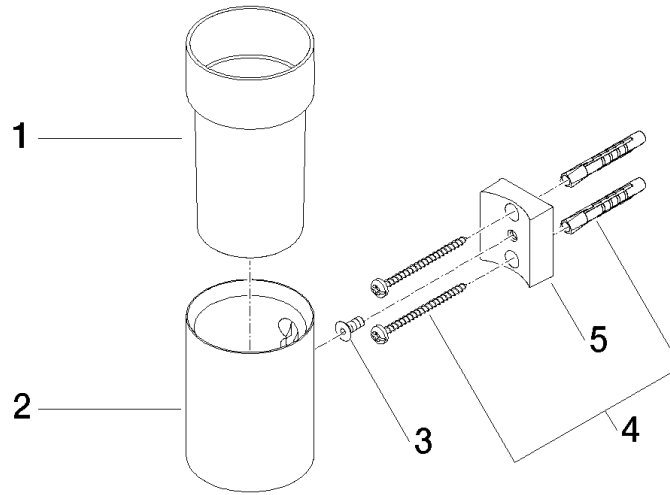

Tumbler holder wall model - Brushed Dark Platinum

MADISON

83 400 979

- crystal glass, transparent
- width 60mm
- height 120 mm
- 110mm projection

Fits: MADISON, MEM, TARA, CL.1, LISSÉ,  
VAIA, META, CYO

	Brushed Dark Platinum	83 400 979-99
	Chrome	83 400 979-00
	Brushed Platinum	83 400 979-06
	Platinum	83 400 979-08
	Durabrand (23kt Gold)	83 400 979-09
	Dark Chrome	83 400 979-19
	Light Gold	83 400 979-26
	Brushed Light Gold	83 400 979-27
	Brushed Durabrand (23kt Gold)	83 400 979-28
	Matte Black	83 400 979-33
	Brushed Bronze	83 400 979-42
	Brushed Champagne (22kt Gold)	83 400 979-46
	Champagne (22kt Gold)	83 400 979-47
	Brushed Chrome	83 400 979-93

83 400 979

mm [inches]

83 400 979

Parts for other finishes can be found here: [Chrome](#)

### Spare parts list

No.	Item Number	Name	Quantity used	Delivery time
1	90 90 00 008 00 84	glass	1	2
2	08 17 97 569-99	holder	1	30
3	09 30 30 117 90	screw	1	2
4	05 30 31 025 00 90	fixing set	1	2
5	08 10 10 530-99	holder	1	30