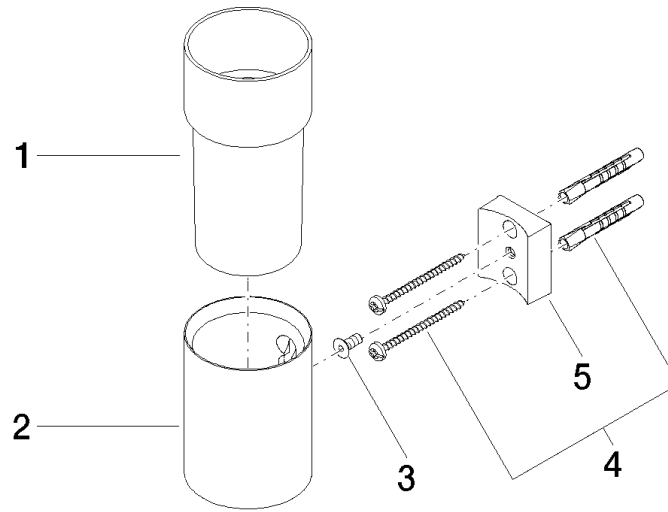

## Tumbler holder wall model - Brushed Platinum

83 401 979 Product version from 10/1/2023

- crystal glass brush holder, matte
- width 60mm
- height 120 mm
- 110mm projection

	Brushed Platinum	83 401 979-06
	Chrome	83 401 979-00
	Platinum	83 401 979-08
	Durabress (23kt Gold)	83 401 979-09
	Dark Chrome	83 401 979-19
	Light Gold	83 401 979-26
	Brushed Light Gold	83 401 979-27
	Brushed Durabress (23kt Gold)	83 401 979-28
	Matte Black	83 401 979-33
	Brushed Bronze	83 401 979-42
	Brushed Champagne (22kt Gold)	83 401 979-46
	Champagne (22kt Gold)	83 401 979-47
	Brushed Chrome	83 401 979-93
	Brushed Dark Platinum	83 401 979-99

## Tumbler holder wall model - Brushed Platinum

---

83 401 979 Product version from 10/1/2023

mm [inches]

**Tumbler holder wall model - Brushed Platinum**

83 401 979 Product version from 10/1/2023

**Spare parts list**

No.	Item Number	Name	Quantity used	Delivery time
1	08 90 00 008 82	Crystal tumbler -	1	2
2	08 17 97 569-06	holder	1	10
3	09 30 30 117 90	screw	1	2
4	05 30 31 025 00 90	fixing set	1	2
5	08 10 10 530-06	holder	1	10