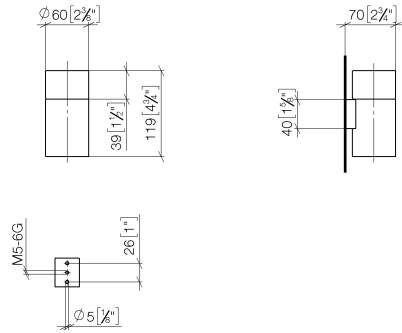

## Tumbler holder wall model - Brushed Platinum

83 401 979 Product version from 10/1/2023

- crystal glass brush holder, matte
- width 60mm
- height 120 mm
- 110mm projection

	Brushed Platinum	83 401 979-06
	Chrome	83 401 979-00
	Platinum	83 401 979-08
	Durabress (23kt Gold)	83 401 979-09
	Dark Chrome	83 401 979-19
	Light Gold	83 401 979-26
	Brushed Light Gold	83 401 979-27
	Brushed Durabress (23kt Gold)	83 401 979-28
	Matte Black	83 401 979-33
	Brushed Bronze	83 401 979-42
	Brushed Champagne (22kt Gold)	83 401 979-46
	Champagne (22kt Gold)	83 401 979-47
	Brushed Chrome	83 401 979-93
	Brushed Dark Platinum	83 401 979-99

## Tumbler holder wall model - Brushed Platinum

---

83 401 979 Product version from 10/1/2023

mm [inches]

**Tumbler holder wall model - Brushed Platinum**

83 401 979 Product version from 10/1/2023

**Spare parts list**

No.	Item Number	Name	Quantity used	Delivery time
1	08 90 00 008 82	Crystal tumbler -	1	2
2	08 17 97 569-06	holder	1	10
3	09 30 30 117 90	screw	1	2
4	05 30 31 025 00 90	fixing set	1	2
5	08 10 10 530-06	holder	1	10