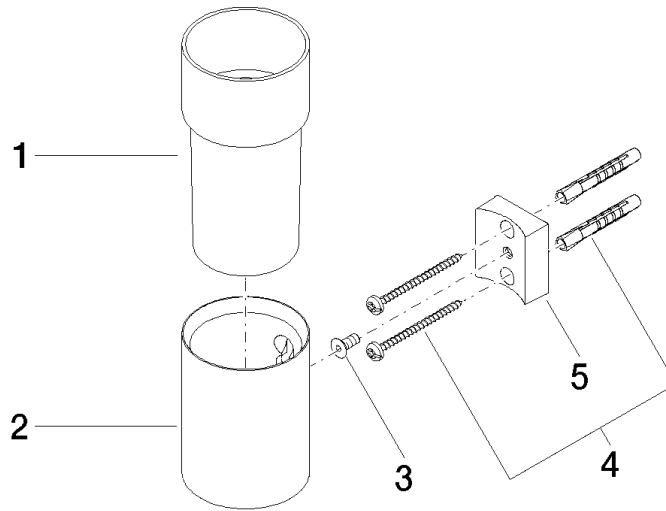

Tumbler holder wall model - Platinum

MADISON

83 401 979

- crystal glass brush holder, matte
- width 60mm
- height 120 mm
- 110mm projection

Fits: MADISON, MEM, TARA, CL.1, LISSÉ,
VAIA, META, CYO

	Platinum	83 401 979-08
	Chrome	83 401 979-00
	Brushed Platinum	83 401 979-06
	Durabass (23kt Gold)	83 401 979-09
	Dark Chrome	83 401 979-19
	Light Gold	83 401 979-26
	Brushed Light Gold	83 401 979-27
	Brushed Durabass (23kt Gold)	83 401 979-28
	Matte Black	83 401 979-33
	Brushed Bronze	83 401 979-42
	Brushed Champagne (22kt Gold)	83 401 979-46
	Champagne (22kt Gold)	83 401 979-47
	Brushed Chrome	83 401 979-93
	Brushed Dark Platinum	83 401 979-99

Recommended miscellaneous

Crystal tumbler -

08 90 00 008
82

83 401 979

mm [inches]

Product version from 10/1/2023

Tumbler holder wall model - Platinum

MADISON

83 401 979

Spare parts list

Product version from 10/1/2023

No.	Item Number	Name	Quantity used	Delivery time
	08 90 00 008 82	Crystal tumbler -	5	2