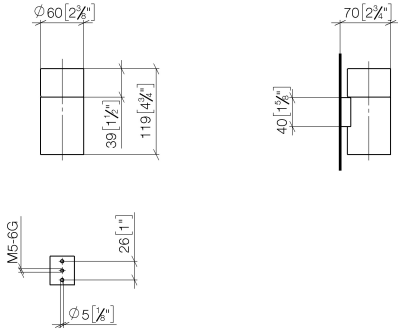

Tumbler holder wall model - Platinum

MADISON

83 401 979

- crystal glass brush holder, matte
- width 60mm
- height 120 mm
- 110mm projection

Fits: MADISON, MEM, TARA, CL.1, LISSÉ,
VAIA, META, CYO

	Platinum	83 401 979-08
	Chrome	83 401 979-00
	Brushed Platinum	83 401 979-06
	Durabass (23kt Gold)	83 401 979-09
	Dark Chrome	83 401 979-19
	Light Gold	83 401 979-26
	Brushed Light Gold	83 401 979-27
	Brushed Durabass (23kt Gold)	83 401 979-28
	Matte Black	83 401 979-33
	Brushed Bronze	83 401 979-42
	Brushed Champagne (22kt Gold)	83 401 979-46
	Champagne (22kt Gold)	83 401 979-47
	Brushed Chrome	83 401 979-93
	Brushed Dark Platinum	83 401 979-99

Recommended miscellaneous

Crystal tumbler -

08 90 00 008
82

83 401 979

mm [inches]

Product version from 10/1/2023

Tumbler holder wall model - Platinum

MADISON