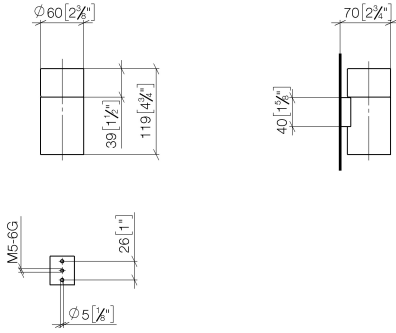

**Recommended miscellaneous**

**Crystal tumbler -**

08 90 00 008  
82

83 401 979

mm [inches]

83 401 979

Product version from 10/1/2023

Tumbler holder wall model - Durabrass (23kt Gold)