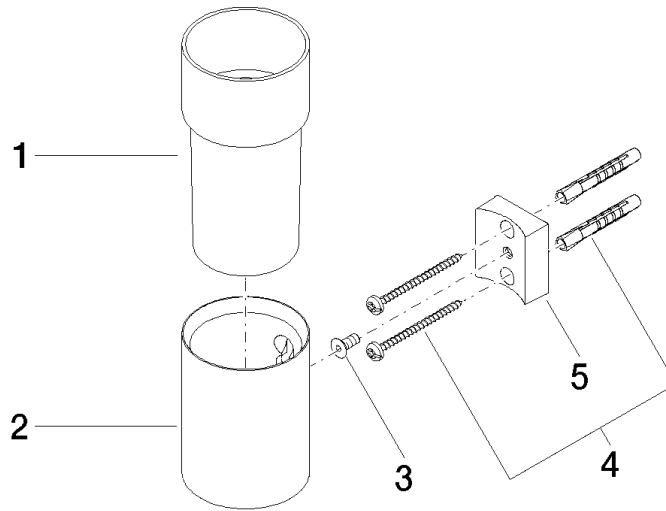

**Tumbler holder wall model - Durabronz (23kt Gold)**

MADISON

83 401 979

- crystal glass brush holder, matte
- width 60mm
- height 120 mm
- 110mm projection

Fits: MADISON, MEM, TARA, CL.1, LISSÉ,  
VAIA, META, CYO

**Recommended miscellaneous**

**Crystal tumbler -**

08 90 00 008  
82

83 401 979

mm [inches]

83 401 979

Product version from 10/1/2023

Tumbler holder wall model - Durabrass (23kt Gold)

MADISON

83 401 979

**Spare parts list**

**Product version from 10/1/2023**

No.	Item Number	Name	Quantity used	Delivery time
	08 90 00 008 82	Crystal tumbler -	5	2