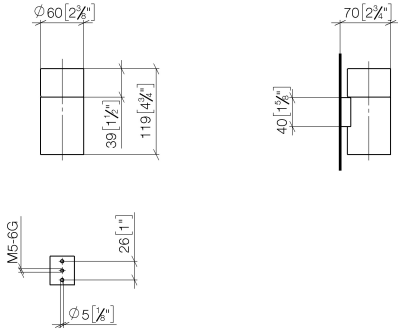

Recommended miscellaneous

Crystal tumbler -

08 90 00 008
82

83 401 979

mm [inches]

83 401 979

Spare parts list