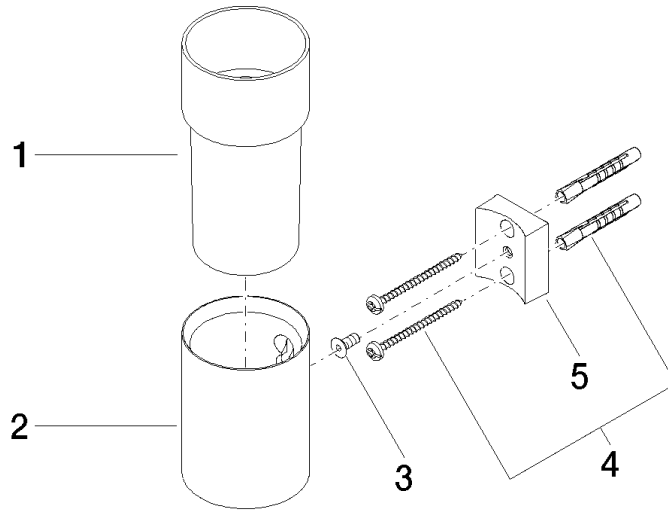

Tumbler holder wall model - Dark Chrome

MADISON

83 401 979

- crystal glass brush holder, matte
- width 60mm
- height 120 mm
- 110mm projection

Fits: MADISON, MEM, TARA, CL.1, LISSÉ,
VAIA, META, CYO

	Dark Chrome	83 401 979-19
	Chrome	83 401 979-00
	Brushed Platinum	83 401 979-06
	Platinum	83 401 979-08
	Durabronze (23kt Gold)	83 401 979-09
	Light Gold	83 401 979-26
	Brushed Light Gold	83 401 979-27
	Brushed Durabronze (23kt Gold)	83 401 979-28
	Matte Black	83 401 979-33
	Brushed Bronze	83 401 979-42
	Brushed Champagne (22kt Gold)	83 401 979-46
	Champagne (22kt Gold)	83 401 979-47
	Brushed Chrome	83 401 979-93
	Brushed Dark Platinum	83 401 979-99

Recommended miscellaneous

Crystal tumbler -

08 90 00 008
82

83 401 979

mm [inches]

83 401 979

Spare parts list