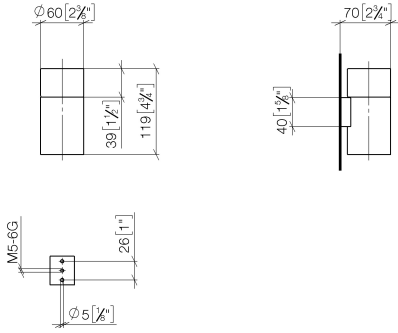

Tumbler holder wall model - Brushed Dark Platinum

MADISON

83 401 979

mm [inches]