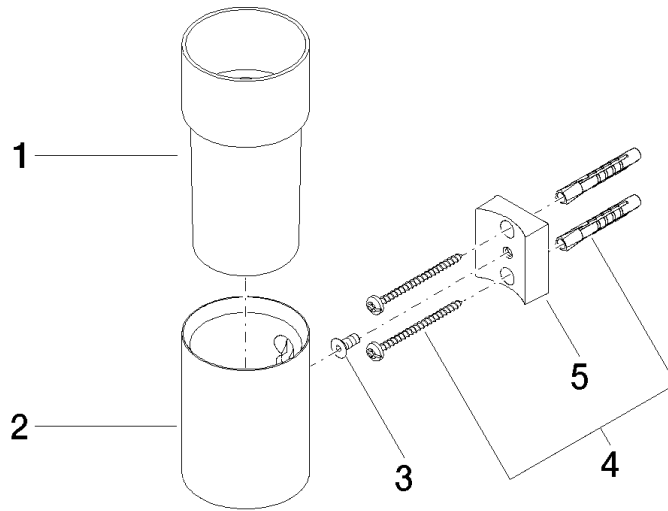

Tumbler holder wall model - Brushed Dark Platinum

MADISON

83 401 979

- crystal glass brush holder, matte
- width 60mm
- height 120 mm
- 110mm projection

Fits: MADISON, MEM, TARA, CL.1, LISSÉ,
VAIA, META, CYO

Product version from 10/1/2023

Tumbler holder wall model - Brushed Dark Platinum

MADISON

83 401 979

Spare parts list

Product version from 10/1/2023

No.	Item Number	Name	Quantity used	Delivery time
	08 90 00 008 82	Crystal tumbler -	5	2