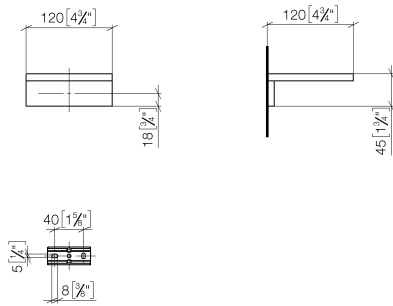

Soap dish wall model - Brushed Platinum

MEM

83 410 780

- width 120mm
- height 45 mm
- 120mm projection

Fits: MEM, CYO

	Brushed Platinum	83 410 780-06
	Chrome	83 410 780-00
	Platinum	83 410 780-08
	Dark Chrome	83 410 780-19
	Brushed Durabronze (23kt Gold)	83 410 780-28
	Brushed Champagne (22kt Gold)	83 410 780-46
	Champagne (22kt Gold)	83 410 780-47
	Brushed Dark Platinum	83 410 780-99

83 410 780

mm [inches]

83 410 780

Parts for other finishes can be found here: [Chrome](#)

Spare parts list

No.	Item Number	Name	Quantity used	Delivery time
1	08 17 78 601-06	dish	1	60
2	08 17 78 507-06	holder	1	60
3	90 31 11 112 00 90	pin	1	2
4	90 30 11 029 00 90	disc	2	2
5	09 30 30 069 90	screw	2	2
6	05 17 20 718 00 90	fixing set	1	2