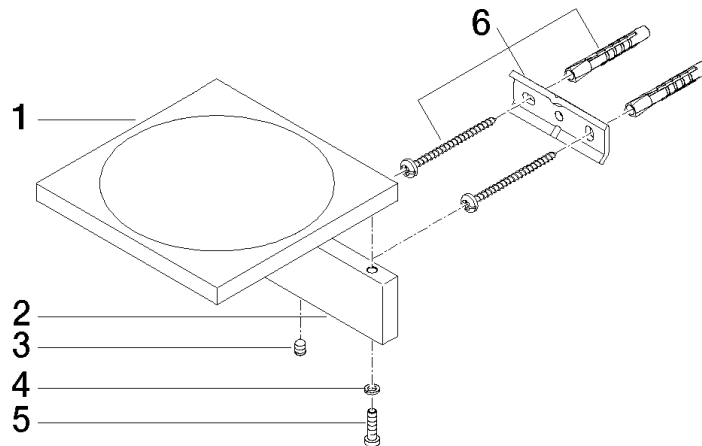

Soap dish wall model - Brushed Platinum

MEM

83 410 780

- width 120mm
- height 45 mm
- 120mm projection

Fits: MEM, CYO

	Brushed Platinum	83 410 780-06
	Chrome	83 410 780-00
	Platinum	83 410 780-08
	Dark Chrome	83 410 780-19
	Brushed Durabronze (23kt Gold)	83 410 780-28
	Brushed Champagne (22kt Gold)	83 410 780-46
	Champagne (22kt Gold)	83 410 780-47
	Brushed Dark Platinum	83 410 780-99

83 410 780

mm [inches]

83 410 780

Parts for other finishes can be found here: [Chrome](#)

Spare parts list

No.	Item Number	Name	Quantity used	Delivery time
1	08 17 78 601-06	dish	1	60
2	08 17 78 507-06	holder	1	60
3	90 31 11 112 00 90	pin	1	2
4	90 30 11 029 00 90	disc	2	2
5	09 30 30 069 90	screw	2	2
6	05 17 20 718 00 90	fixing set	1	2