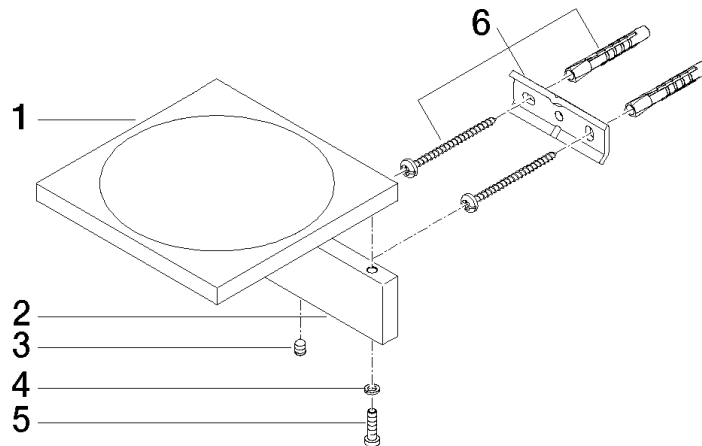

Soap dish wall model - Champagne (22kt Gold)

MEM

83 410 780

- width 120mm
- height 45 mm
- 120mm projection

Fits: MEM, CYO

	Champagne (22kt Gold)	83 410 780-47
	Chrome	83 410 780-00
	Brushed Platinum	83 410 780-06
	Platinum	83 410 780-08
	Dark Chrome	83 410 780-19
	Brushed Durabronze (23kt Gold)	83 410 780-28
	Brushed Champagne (22kt Gold)	83 410 780-46
	Brushed Dark Platinum	83 410 780-99

Soap dish wall model - Champagne (22kt Gold)

MEM

83 410 780

mm [inches]

83 410 780

Parts for other finishes can be found here: [Chrome](#)

Spare parts list

No.	Item Number	Name	Quantity used	Delivery time
1	08 17 78 601-47	dish	1	30
2	08 17 78 507-47	holder	1	30
3	90 31 11 112 00 90	pin	1	2
4	90 30 11 029 00 90	disc	2	2
5	09 30 30 069 90	screw	2	2
6	05 17 20 718 00 90	fixing set	1	2