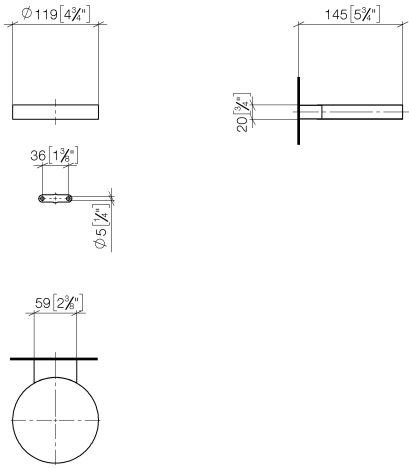

Soap dish wall model - Brushed Bronze

MADISON

83 410 979

- width 120mm
- height 20 mm
- 145mm projection

Fits: MADISON, MEM, TARA, CL.1, LISSÉ,
VAIA, META, CYO

	Brushed Bronze	83 410 979-42
	Chrome	83 410 979-00
	Brushed Platinum	83 410 979-06
	Platinum	83 410 979-08
	Durabress (23kt Gold)	83 410 979-09
	Dark Chrome	83 410 979-19
	Light Gold	83 410 979-26
	Brushed Light Gold	83 410 979-27
	Brushed Durabress (23kt Gold)	83 410 979-28
	Matte Black	83 410 979-33
	Brushed Champagne (22kt Gold)	83 410 979-46
	Champagne (22kt Gold)	83 410 979-47
	Brushed Chrome	83 410 979-93
	Brushed Dark Platinum	83 410 979-99

83 410 979

mm [inches]

83 410 979

Parts for other finishes can be found here: [Chrome](#)

Spare parts list

No.	Item Number	Name	Quantity used	Delivery time
1	08 17 97 570-42	dish	1	60
2	09 31 11 002 90	pin	1	2
3	08 17 30 502-42	holder	1	60
4	09 30 30 080 90	screw	2	2
5	05 30 31 025 00 90	fixing set	1	2
6	09 17 20 030 90	holder	1	2