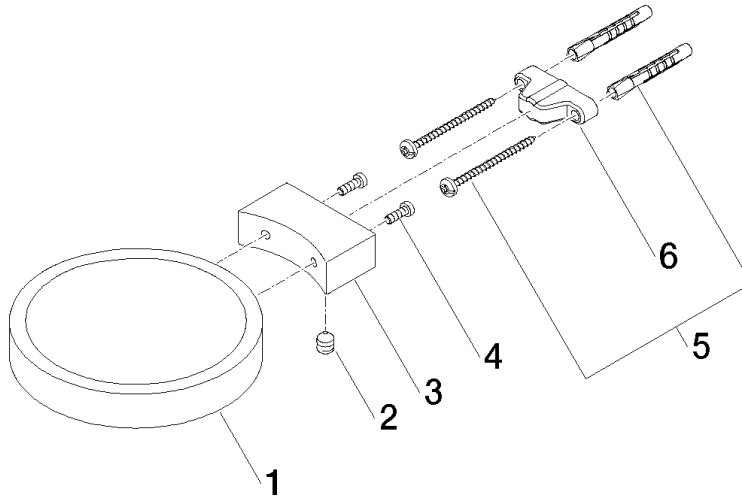

Soap dish wall model - Brushed Bronze

MADISON

83 410 979

- width 120mm
- height 20 mm
- 145mm projection

Fits: MADISON, MEM, TARA, CL.1, LISSÉ,
VAIA, META, CYO

	Brushed Bronze	83 410 979-42
	Chrome	83 410 979-00
	Brushed Platinum	83 410 979-06
	Platinum	83 410 979-08
	Durabress (23kt Gold)	83 410 979-09
	Dark Chrome	83 410 979-19
	Light Gold	83 410 979-26
	Brushed Light Gold	83 410 979-27
	Brushed Durabress (23kt Gold)	83 410 979-28
	Matte Black	83 410 979-33
	Brushed Champagne (22kt Gold)	83 410 979-46
	Champagne (22kt Gold)	83 410 979-47
	Brushed Chrome	83 410 979-93
	Brushed Dark Platinum	83 410 979-99

83 410 979

mm [inches]

83 410 979

Parts for other finishes can be found here: [Chrome](#)

Spare parts list

No.	Item Number	Name	Quantity used	Delivery time
1	08 17 97 570-42	dish	1	60
2	09 31 11 002 90	pin	1	2
3	08 17 30 502-42	holder	1	60
4	09 30 30 080 90	screw	2	2
5	05 30 31 025 00 90	fixing set	1	2
6	09 17 20 030 90	holder	1	2