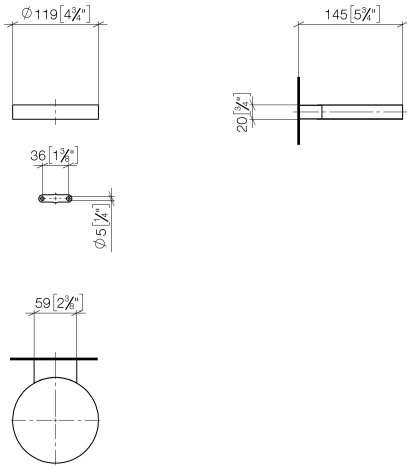

Soap dish wall model - Champagne (22kt Gold)

MADISON

83 410 979

- width 120mm
- height 20 mm
- 145mm projection

Fits: MADISON, MEM, TARA, CL.1, LISSÉ,  
VAIA, META, CYO

	Champagne (22kt Gold)	83 410 979-47
	Chrome	83 410 979-00
	Brushed Platinum	83 410 979-06
	Platinum	83 410 979-08
	Durabross (23kt Gold)	83 410 979-09
	Dark Chrome	83 410 979-19
	Light Gold	83 410 979-26
	Brushed Light Gold	83 410 979-27
	Brushed Durabross (23kt Gold)	83 410 979-28
	Matte Black	83 410 979-33
	Brushed Bronze	83 410 979-42
	Brushed Champagne (22kt Gold)	83 410 979-46
	Brushed Chrome	83 410 979-93
	Brushed Dark Platinum	83 410 979-99

83 410 979

mm [inches]

83 410 979

Parts for other finishes can be found here: [Chrome](#)

### Spare parts list

No.	Item Number	Name	Quantity used	Delivery time
1	08 17 97 570-47	dish	1	30
2	09 31 11 002 90	pin	1	2
3	08 17 30 502-47	holder	1	30
4	09 30 30 080 90	screw	2	2
5	05 30 31 025 00 90	fixing set	1	2
6	09 17 20 030 90	holder	1	2