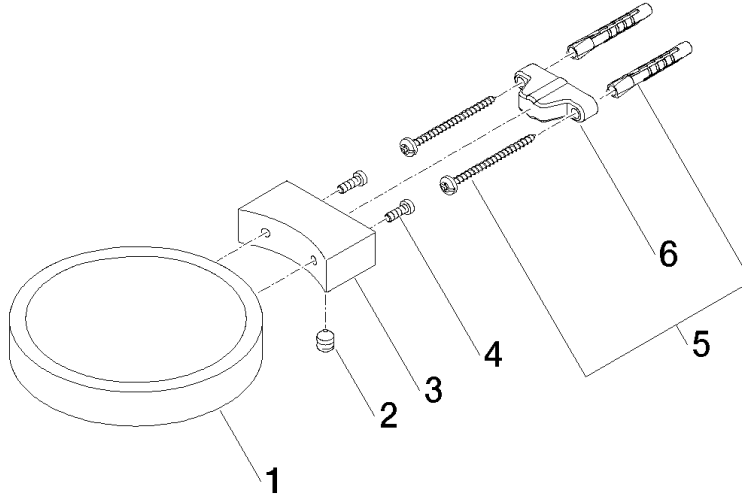

Soap dish wall model - Champagne (22kt Gold)

MADISON

83 410 979

- width 120mm
- height 20 mm
- 145mm projection

Fits: MADISON, MEM, TARA, CL.1, LISSÉ,  
VAIA, META, CYO

	Champagne (22kt Gold)	83 410 979-47
	Chrome	83 410 979-00
	Brushed Platinum	83 410 979-06
	Platinum	83 410 979-08
	Durabross (23kt Gold)	83 410 979-09
	Dark Chrome	83 410 979-19
	Light Gold	83 410 979-26
	Brushed Light Gold	83 410 979-27
	Brushed Durabross (23kt Gold)	83 410 979-28
	Matte Black	83 410 979-33
	Brushed Bronze	83 410 979-42
	Brushed Champagne (22kt Gold)	83 410 979-46
	Brushed Chrome	83 410 979-93
	Brushed Dark Platinum	83 410 979-99

83 410 979

mm [inches]

83 410 979

Parts for other finishes can be found here: [Chrome](#)

### Spare parts list

No.	Item Number	Name	Quantity used	Delivery time
1	08 17 97 570-47	dish	1	30
2	09 31 11 002 90	pin	1	2
3	08 17 30 502-47	holder	1	30
4	09 30 30 080 90	screw	2	2
5	05 30 31 025 00 90	fixing set	1	2
6	09 17 20 030 90	holder	1	2