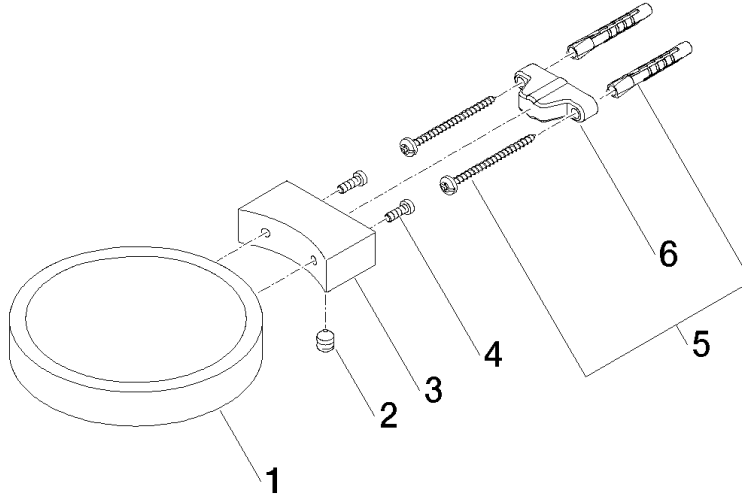

Soap dish wall model - Brushed Chrome

MADISON

83 410 979

- width 120mm
- height 20 mm
- 145mm projection

Fits: MADISON, MEM, TARA, CL.1, LISSÉ,
VAIA, META, CYO

	Brushed Chrome	83 410 979-93
	Chrome	83 410 979-00
	Brushed Platinum	83 410 979-06
	Platinum	83 410 979-08
	Durabress (23kt Gold)	83 410 979-09
	Dark Chrome	83 410 979-19
	Light Gold	83 410 979-26
	Brushed Light Gold	83 410 979-27
	Brushed Durabress (23kt Gold)	83 410 979-28
	Matte Black	83 410 979-33
	Brushed Bronze	83 410 979-42
	Brushed Champagne (22kt Gold)	83 410 979-46
	Champagne (22kt Gold)	83 410 979-47
	Brushed Dark Platinum	83 410 979-99

83 410 979

mm [inches]

83 410 979

Parts for other finishes can be found here: [Chrome](#)

Spare parts list

No.	Item Number	Name	Quantity used	Delivery time
1	08 17 97 570-93	dish	1	20
2	09 31 11 002 90	pin	1	2
3	08 17 30 502-93	holder	1	20
4	09 30 30 080 90	screw	2	2
5	05 30 31 025 00 90	fixing set	1	2
6	09 17 20 030 90	holder	1	2