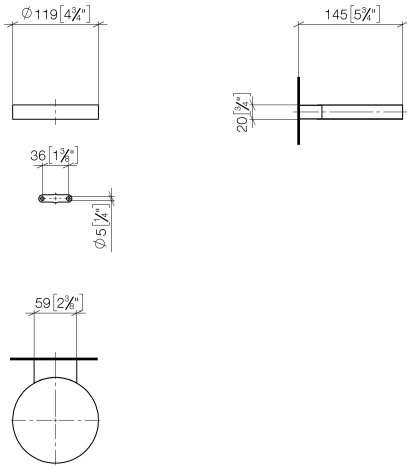

Soap dish wall model - Brushed Chrome

MADISON

83 410 979

- width 120mm
- height 20 mm
- 145mm projection

Fits: MADISON, MEM, TARA, CL.1, LISSÉ,
VAIA, META, CYO

	Brushed Chrome	83 410 979-93
	Chrome	83 410 979-00
	Brushed Platinum	83 410 979-06
	Platinum	83 410 979-08
	Durabress (23kt Gold)	83 410 979-09
	Dark Chrome	83 410 979-19
	Light Gold	83 410 979-26
	Brushed Light Gold	83 410 979-27
	Brushed Durabress (23kt Gold)	83 410 979-28
	Matte Black	83 410 979-33
	Brushed Bronze	83 410 979-42
	Brushed Champagne (22kt Gold)	83 410 979-46
	Champagne (22kt Gold)	83 410 979-47
	Brushed Dark Platinum	83 410 979-99

83 410 979

mm [inches]

83 410 979

Parts for other finishes can be found here: [Chrome](#)

Spare parts list

No.	Item Number	Name	Quantity used	Delivery time
1	08 17 97 570-93	dish	1	20
2	09 31 11 002 90	pin	1	2
3	08 17 30 502-93	holder	1	20
4	09 30 30 080 90	screw	2	2
5	05 30 31 025 00 90	fixing set	1	2
6	09 17 20 030 90	holder	1	2