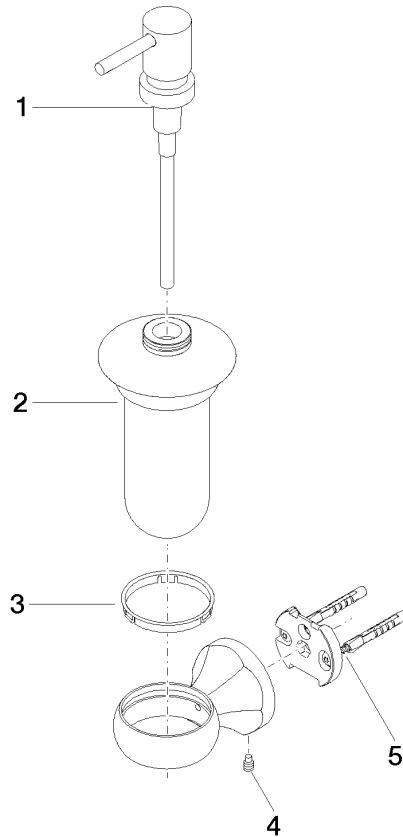

83 435 361

- bottle made of opal glass
- width 85mm
- height 200 mm
- 250 ml bottle
- 121mm projection

	Brushed Platinum	83 435 361-06
	Chrome	83 435 361-00
	Platinum	83 435 361-08
	Durabass (23kt Gold)	83 435 361-09
	Brushed Durabass (23kt Gold)	83 435 361-28
	Brushed Dark Platinum	83 435 361-99

83 435 361

mm [inches]

83 435 361

Parts for other finishes can be found here: [Chrome](#)

Spare parts list

No.	Item Number	Name	Quantity used	Delivery time
1	90 10 10 535 01-06	dispenser	1	10
2	90 90 04 001 00 83	glass	1	2
3	08 28 10 500 91	ring	1	2
4	04 31 11 140 00 90	pin	1	2
5	05 17 97 507 00 90	fixing set	1	2