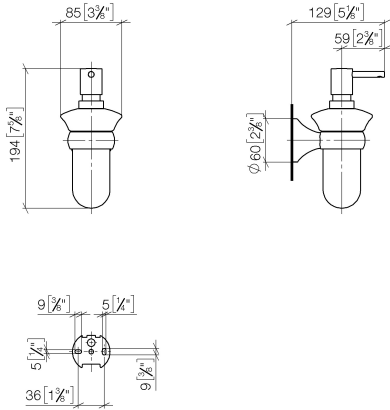

83 435 361

- bottle made of opal glass
- width 85mm
- height 200 mm
- 250 ml bottle
- 121mm projection

	Brushed Platinum	83 435 361-06
	Chrome	83 435 361-00
	Platinum	83 435 361-08
	Durabass (23kt Gold)	83 435 361-09
	Brushed Durabass (23kt Gold)	83 435 361-28
	Brushed Dark Platinum	83 435 361-99

83 435 361

mm [inches]

83 435 361

Parts for other finishes can be found here: [Chrome](#)

Spare parts list

No.	Item Number	Name	Quantity used	Delivery time
1	90 10 10 535 01-06	dispenser	1	10
2	90 90 04 001 00 83	glass	1	2
3	08 28 10 500 91	ring	1	2
4	04 31 11 140 00 90	pin	1	2
5	05 17 97 507 00 90	fixing set	1	2