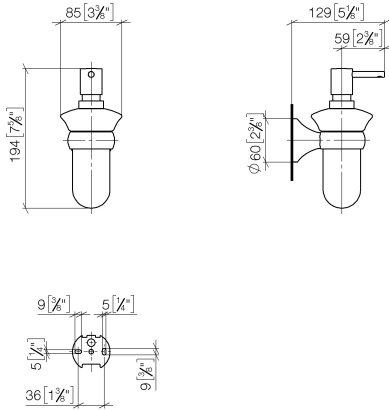

83 435 361

- bottle made of opal glass
- width 85mm
- height 200 mm
- 250 ml bottle
- 121mm projection

	Platinum	83 435 361-08
	Chrome	83 435 361-00
	Brushed Platinum	83 435 361-06
	Durabass (23kt Gold)	83 435 361-09
	Brushed Durabass (23kt Gold)	83 435 361-28
	Brushed Dark Platinum	83 435 361-99

83 435 361

mm [inches]

83 435 361

Parts for other finishes can be found here: [Chrome](#)

Spare parts list

No.	Item Number	Name	Quantity used	Delivery time
1	90 10 10 535 01-08	dispenser	1	40
2	90 90 04 001 00 83	glass	1	2
3	08 28 10 500 91	ring	1	2
4	04 31 11 140 00 90	pin	1	2
5	05 17 97 507 00 90	fixing set	1	2