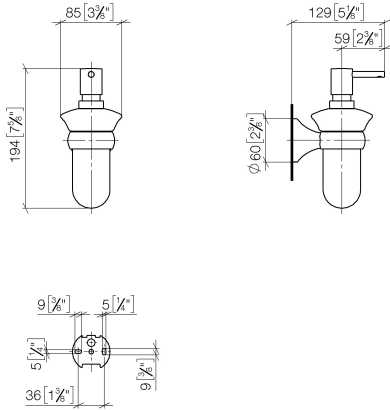

83 435 361

- bottle made of opal glass
- width 85mm
- height 200 mm
- 250 ml bottle
- 121mm projection

	Durabronss (23kt Gold)	83 435 361-09
	Chrome	83 435 361-00
	Brushed Platinum	83 435 361-06
	Platinum	83 435 361-08
	Brushed Durabronss (23kt Gold)	83 435 361-28
	Brushed Dark Platinum	83 435 361-99

83 435 361

mm [inches]

83 435 361

Parts for other finishes can be found here: [Chrome](#)

Spare parts list

No.	Item Number	Name	Quantity used	Delivery time
1	90 10 10 535 01-09	dispenser	1	40
2	90 90 04 001 00 83	glass	1	2
3	08 28 10 500 91	ring	1	2
4	04 31 11 140 00 90	pin	1	2
5	05 17 97 507 00 90	fixing set	1	2