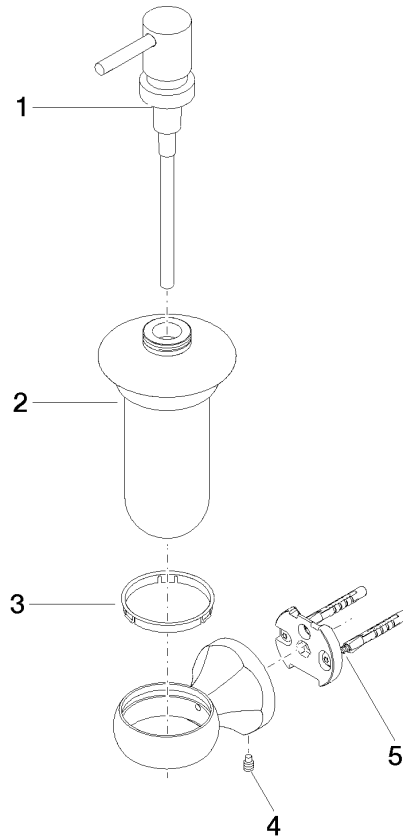

83 435 361

- bottle made of opal glass
- width 85mm
- height 200 mm
- 250 ml bottle
- 121mm projection

	Durabronss (23kt Gold)	83 435 361-09
	Chrome	83 435 361-00
	Brushed Platinum	83 435 361-06
	Platinum	83 435 361-08
	Brushed Durabronss (23kt Gold)	83 435 361-28
	Brushed Dark Platinum	83 435 361-99

83 435 361

mm [inches]

83 435 361

Parts for other finishes can be found here: [Chrome](#)

Spare parts list

No.	Item Number	Name	Quantity used	Delivery time
1	90 10 10 535 01-09	dispenser	1	40
2	90 90 04 001 00 83	glass	1	2
3	08 28 10 500 91	ring	1	2
4	04 31 11 140 00 90	pin	1	2
5	05 17 97 507 00 90	fixing set	1	2