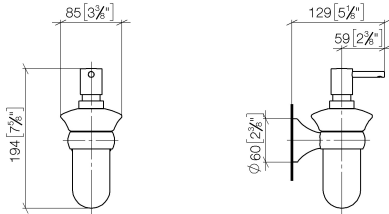

83 435 361

- bottle made of opal glass
- width 85mm
- height 200 mm
- 250 ml bottle
- 121mm projection

	Brushed Dark Platinum	83 435 361-99
	Chrome	83 435 361-00
	Brushed Platinum	83 435 361-06
	Platinum	83 435 361-08
	Durabass (23kt Gold)	83 435 361-09
	Brushed Durabass (23kt Gold)	83 435 361-28

83 435 361

mm [inches]

83 435 361

Parts for other finishes can be found here: [Chrome](#)

Spare parts list

No.	Item Number	Name	Quantity used	Delivery time
1	90 10 10 535 01-99	dispenser	1	30
2	90 90 04 001 00 83	glass	1	2
3	08 28 10 500 91	ring	1	2
4	04 31 11 140 00 90	pin	1	2
5	05 17 97 507 00 90	fixing set	1	2