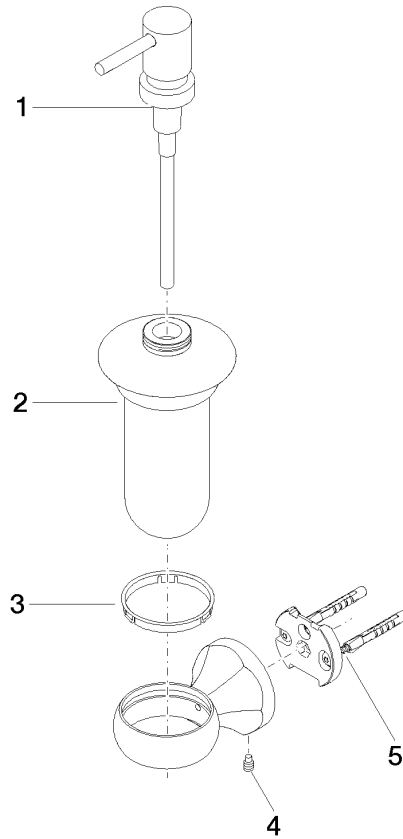

83 435 361

- bottle made of opal glass
- width 85mm
- height 200 mm
- 250 ml bottle
- 121mm projection

	Brushed Dark Platinum	83 435 361-99
	Chrome	83 435 361-00
	Brushed Platinum	83 435 361-06
	Platinum	83 435 361-08
	Durabass (23kt Gold)	83 435 361-09
	Brushed Durabass (23kt Gold)	83 435 361-28

83 435 361

mm [inches]

83 435 361

Parts for other finishes can be found here: [Chrome](#)

Spare parts list

No.	Item Number	Name	Quantity used	Delivery time
1	90 10 10 535 01-99	dispenser	1	30
2	90 90 04 001 00 83	glass	1	2
3	08 28 10 500 91	ring	1	2
4	04 31 11 140 00 90	pin	1	2
5	05 17 97 507 00 90	fixing set	1	2