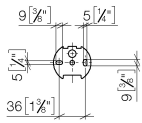

83 435 361

- bottle made of opal glass
- width 85mm
- height 200 mm
- 250 ml bottle
- 121mm projection

	Brushed Dark Platinum	83 435 361-99
	Chrome	83 435 361-00
	Brushed Platinum	83 435 361-06
	Platinum	83 435 361-08
	Durabass (23kt Gold)	83 435 361-09
	Brushed Durabass (23kt Gold)	83 435 361-28

83 435 361

mm [inches]

83 435 361

Parts for other finishes can be found here: [Chrome](#)

Spare parts list

No.	Item Number	Name	Quantity used	Delivery time
1	90 10 10 535 01-99	dispenser	1	30
2	90 90 04 001 00 83	glass	1	2
3	08 28 10 500 91	ring	1	2
4	04 31 11 140 00 90	pin	1	2
5	05 17 97 507 00 90	fixing set	1	2