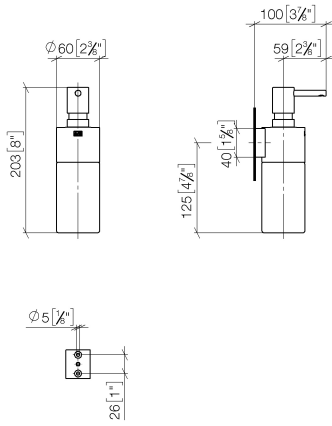

EDITION PRO Dispenser wall model - Brushed Chrome

83 435 626

- bottle made of crystal glass, matt
- width 60mm
- height 203 mm
- 250 ml bottle
- 100mm projection

	Brushed Chrome	83 435 626-93
	Chrome	83 435 626-00
	Matte Black	83 435 626-33

EDITION PRO Dispenser wall model - Brushed Chrome

83 435 626

mm [inches]

EDITION PRO Dispenser wall model - Brushed Chrome

83 435 626

Parts for other finishes can be found here: [Chrome](#)

Spare parts list

No.	Item Number	Name	Quantity used	Delivery time
1	90 10 10 535 00-93	dispenser	1	20
2	90 10 10 525 00-93	base	1	20
3	90 90 04 001 00 82	glass	1	2
4	09 30 30 093 90	screw	1	2
5	05 30 31 025 00 90	fixing set	1	2
6	08 10 10 530-93	holder	1	20