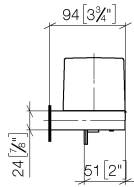

Dispenser wall model - Soft Black

83 435 832

- width 78mm
- height 108 mm
- 250 ml bottle
- 94mm projection

	Soft Black	83 435 832-69
	Chrome	83 435 832-00

Dispenser wall model - Soft Black

83 435 832

mm [inches]