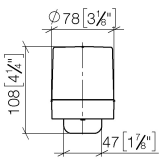

Dispenser wall model - Soft Black

83 435 832

- width 78mm
- height 108 mm
- 250 ml bottle
- 94mm projection

	Soft Black	83 435 832-69
	Chrome	83 435 832-00

Dispenser wall model - Soft Black

83 435 832

mm [inches]

Dispenser wall model - Soft Black

83 435 832

Parts for other
finishes can be found
here: [Chrome](#)

Spare parts list

No.	Item Number	Name	Quantity used	Delivery time
1	05 30 31 025 00 90	fixing set	1	2