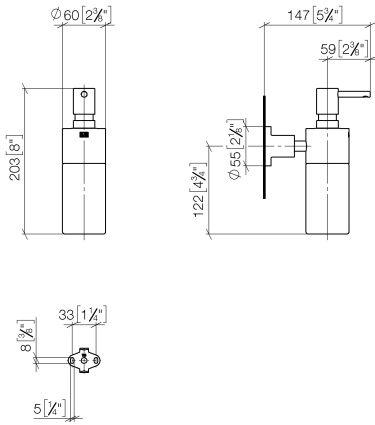

83 435 892

- bottle made of crystal glass, matt
- width 60mm
- height 200 mm
- rosette Ø 55 mm
- 250 ml bottle
- 144mm projection

	Champagne (22kt Gold)	83 435 892-47
	Chrome	83 435 892-00
	Brushed Platinum	83 435 892-06
	Platinum	83 435 892-08
	Dark Chrome	83 435 892-19
	Brushed Durabronze (23kt Gold)	83 435 892-28
	Matte Black	83 435 892-33
	Brushed Champagne (22kt Gold)	83 435 892-46
	Brushed Chrome	83 435 892-93
	Brushed Dark Platinum	83 435 892-99

83 435 892

mm [inches]

83 435 892

Parts for other finishes can be found here: [Chrome](#)

Spare parts list

No.	Item Number	Name	Quantity used	Delivery time
1	90 10 10 535 00-47	dispenser	1	30
2	90 10 10 529 00-47	base	1	30
3	90 90 04 001 00 82	glass	1	2
4	08 17 20 624-47	holder	1	30
5	04 31 11 113 00 90	pin	1	2
6	08 17 89 505-47	holder	1	30
7	09 30 11 046 90	disc	1	2
8	08 18 50 586 90	screw	1	2
9	09 23 10 026 90	nut	1	2
10	05 17 20 739 00 90	fixing set	1	2