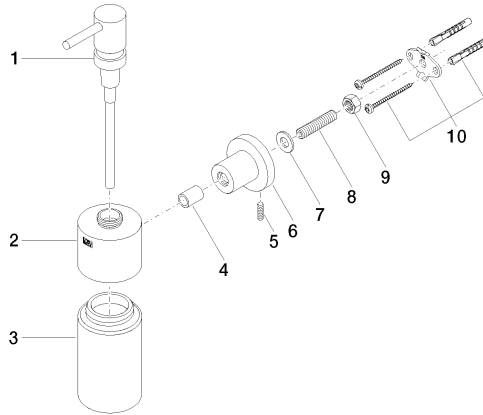

83 435 892

- bottle made of crystal glass, matt
- width 60mm
- height 200 mm
- rosette Ø 55 mm
- 250 ml bottle
- 144mm projection

	Champagne (22kt Gold)	83 435 892-47
	Chrome	83 435 892-00
	Brushed Platinum	83 435 892-06
	Platinum	83 435 892-08
	Dark Chrome	83 435 892-19
	Brushed Durabronze (23kt Gold)	83 435 892-28
	Matte Black	83 435 892-33
	Brushed Champagne (22kt Gold)	83 435 892-46
	Brushed Chrome	83 435 892-93
	Brushed Dark Platinum	83 435 892-99

83 435 892

mm [inches]

83 435 892

Parts for other finishes can be found here: [Chrome](#)

Spare parts list

No.	Item Number	Name	Quantity used	Delivery time
1	90 10 10 535 00-47	dispenser	1	30
2	90 10 10 529 00-47	base	1	30
3	90 90 04 001 00 82	glass	1	2
4	08 17 20 624-47	holder	1	30
5	04 31 11 113 00 90	pin	1	2
6	08 17 89 505-47	holder	1	30
7	09 30 11 046 90	disc	1	2
8	08 18 50 586 90	screw	1	2
9	09 23 10 026 90	nut	1	2
10	05 17 20 739 00 90	fixing set	1	2