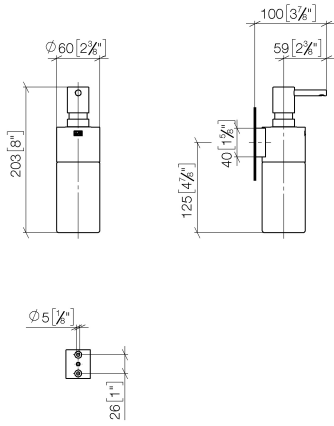

83 435 970

- bottle made of crystal glass, matt
- width 60mm
- height 200 mm
- 250 ml bottle
- 96mm projection

Fits: MADISON, MEM, TARA, CL.1, LISSÉ,
VAIA, META, CYO

	Brushed Platinum	83 435 970-06
	Chrome	83 435 970-00
	Platinum	83 435 970-08
	Dark Chrome	83 435 970-19
	Light Gold	83 435 970-26
	Brushed Light Gold	83 435 970-27
	Brushed Durabronze (23kt Gold)	83 435 970-28
	Matte Black	83 435 970-33
	Brushed Bronze	83 435 970-42
	Brushed Champagne (22kt Gold)	83 435 970-46
	Champagne (22kt Gold)	83 435 970-47
	Brushed Chrome	83 435 970-93
	Brushed Dark Platinum	83 435 970-99

83 435 970

mm [inches]

83 435 970

Parts for other finishes can be found here: [Chrome](#)

Spare parts list

No.	Item Number	Name	Quantity used	Delivery time
1	90 10 10 535 00-06	dispenser	1	10
2	90 10 10 525 00-06	base	1	10
3	90 90 04 001 00 82	glass	1	2
4	09 30 30 093 90	screw	1	2
5	05 30 31 025 00 90	fixing set	1	2
6	08 10 10 530-06	holder	1	10