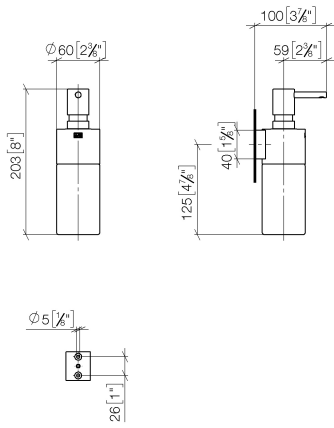

83 435 970

- bottle made of crystal glass, matt
- width 60mm
- height 200 mm
- 250 ml bottle
- 96mm projection

Fits: MADISON, MEM, TARA, CL.1, LISSÉ,  
VAIA, META, CYO

|   |                                     |               |
|---|-------------------------------------|---------------|
|    | Dark Chrome                         | 83 435 970-19 |
|    | Chrome                              | 83 435 970-00 |
|    | Brushed Platinum                    | 83 435 970-06 |
|    | Platinum                            | 83 435 970-08 |
|    | Light Gold                          | 83 435 970-26 |
|    | Brushed Light Gold                  | 83 435 970-27 |
|    | Brushed Durabronze<br>(23kt Gold)   | 83 435 970-28 |
|    | Matte Black                         | 83 435 970-33 |
|    | Brushed Bronze                      | 83 435 970-42 |
|   | Brushed<br>Champagne (22kt<br>Gold) | 83 435 970-46 |
|  | Champagne (22kt<br>Gold)            | 83 435 970-47 |
|  | Brushed Chrome                      | 83 435 970-93 |
|  | Brushed Dark<br>Platinum            | 83 435 970-99 |

83 435 970

mm [inches]

83 435 970

Parts for other  
finishes can be found  
here: [Chrome](#)