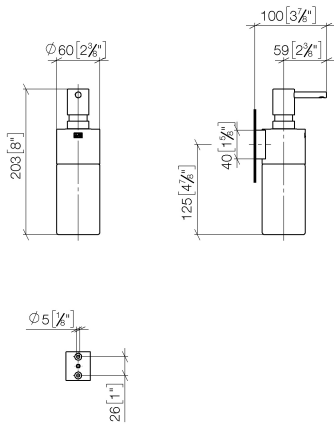

Dispenser wall model - Brushed Champagne (22kt Gold)

MADISON

83 435 970

- bottle made of crystal glass, matt
- width 60mm
- height 200 mm
- 250 ml bottle
- 96mm projection

Fits: MADISON, MEM, TARA, CL.1, LISSÉ,  
VAIA, META, CYO

83 435 970

mm [inches]

83 435 970

Parts for other finishes can be found here: [Chrome](#)

### Spare parts list

No.	Item Number	Name	Quantity used	Delivery time
1	90 10 10 535 00-46	dispenser	1	30
2	90 10 10 525 00-46	base	1	30
3	90 90 04 001 00 82	glass	1	2
4	09 30 30 093 90	screw	1	2
5	05 30 31 025 00 90	fixing set	1	2
6	08 10 10 530-46	holder	1	30