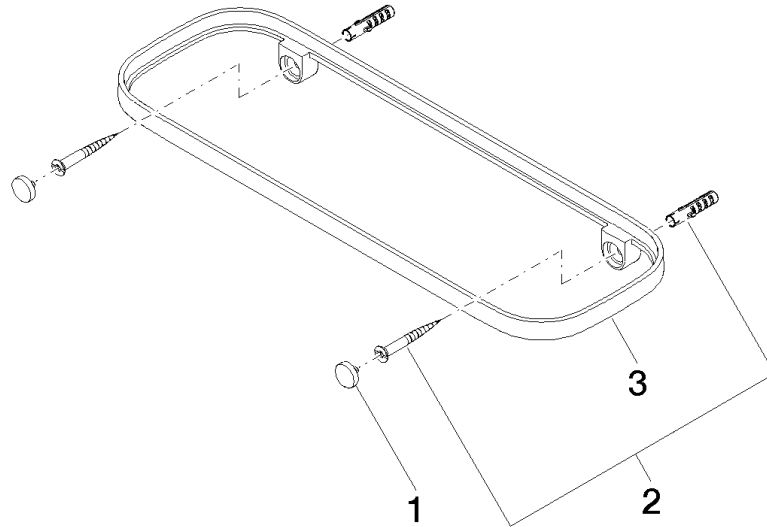

Shelf wall model - Light Gold

83 482 970 Product version from 10/1/2023

- width 300mm
- height 26 mm
- 100mm projection
- without grid element

	Light Gold	83 482 970-26
	Chrome	83 482 970-00
	Brushed Platinum	83 482 970-06
	Platinum	83 482 970-08
	Dark Chrome	83 482 970-19
	Brushed Light Gold	83 482 970-27
	Brushed Durabronze (23kt Gold)	83 482 970-28
	Matte Black	83 482 970-33
	Brushed Bronze	83 482 970-42
	Brushed Champagne (22kt Gold)	83 482 970-46
	Champagne (22kt Gold)	83 482 970-47
	Brushed Chrome	83 482 970-93
	Brushed Dark Platinum	83 482 970-99

Shelf wall model - Light Gold

83 482 970 Product version from 10/1/2023

mm [inches]

Shelf wall model - Light Gold

83 482 970 Product version from 10/1/2023

Parts for other finishes can be found here: [Chrome](#)

Spare parts list

No.	Item Number	Name	Quantity used	Delivery time
1	90 30 30 520 00-26	set	1	30
2	05 30 31 002 00 90	fixing set	1	2
3	08 17 97 578-26	holder	1	60