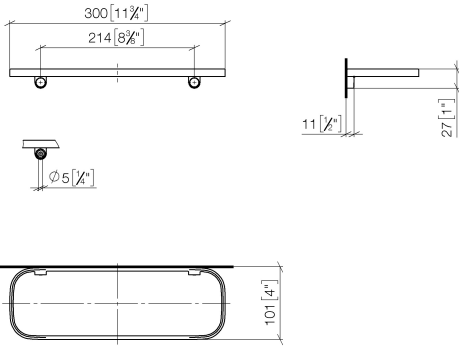

Shelf wall model - Light Gold

83 482 970 Product version from 10/1/2023

- width 300mm
- height 26 mm
- 100mm projection
- without grid element

	Light Gold	83 482 970-26
	Chrome	83 482 970-00
	Brushed Platinum	83 482 970-06
	Platinum	83 482 970-08
	Dark Chrome	83 482 970-19
	Brushed Light Gold	83 482 970-27
	Brushed Durabronze (23kt Gold)	83 482 970-28
	Matte Black	83 482 970-33
	Brushed Bronze	83 482 970-42
	Brushed Champagne (22kt Gold)	83 482 970-46
	Champagne (22kt Gold)	83 482 970-47
	Brushed Chrome	83 482 970-93
	Brushed Dark Platinum	83 482 970-99

Shelf wall model - Light Gold

83 482 970 Product version from 10/1/2023

mm [inches]

Shelf wall model - Light Gold

83 482 970 Product version from 10/1/2023

Parts for other finishes can be found here: [Chrome](#)

Spare parts list

No.	Item Number	Name	Quantity used	Delivery time
1	90 30 30 520 00-26	set	1	30
2	05 30 31 002 00 90	fixing set	1	2
3	08 17 97 578-26	holder	1	60