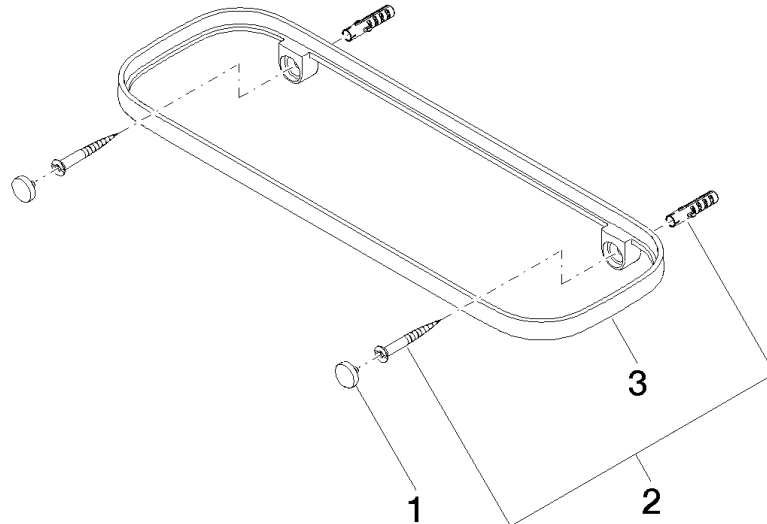

Shelf wall model - Brushed Durabronz (23kt Gold)

83 482 970 Product version from 10/1/2023

Parts for other finishes can be found here: [Chrome](#)

Spare parts list

No.	Item Number	Name	Quantity used	Delivery time
1	90 30 30 520 00-28	set	1	20
2	05 30 31 002 00 90	fixing set	1	2
3	08 17 97 578-28	holder	1	20