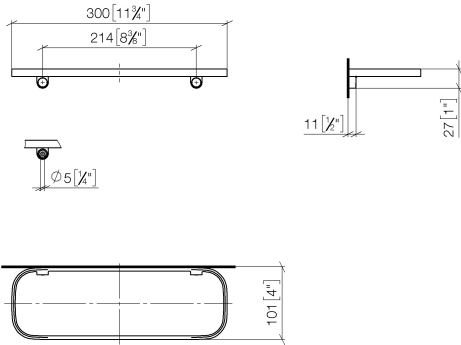

Shelf wall model - Brushed Durabronz (23kt Gold)

83 482 970 Product version from 10/1/2023

mm [inches]