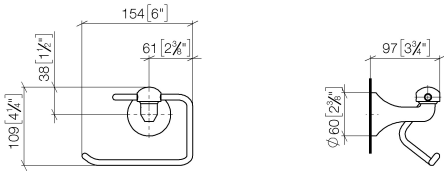

83 500 361

- width 145mm
- height 120 mm
- 95mm projection

	Brushed Platinum	83 500 361-06
	Chrome	83 500 361-00
	Platinum	83 500 361-08
	Durabress (23kt Gold)	83 500 361-09
	Brushed Durabress (23kt Gold)	83 500 361-28
	Brushed Dark Platinum	83 500 361-99

83 500 361

mm [inches]

83 500 361

Parts for other finishes can be found here: [Chrome](#)

Spare parts list

No.	Item Number	Name	Quantity used	Delivery time
1	08 18 70 501-06	bow	1	10
2	08 18 40 505 90	sleeve	2	2
3	04 31 11 140 00 90	pin	2	2
4	05 17 97 507 00 90	fixing set	1	2