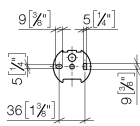

83 500 361

- width 145mm
- height 120 mm
- 95mm projection

	Brushed Platinum	83 500 361-06
	Chrome	83 500 361-00
	Platinum	83 500 361-08
	Durabress (23kt Gold)	83 500 361-09
	Brushed Durabress (23kt Gold)	83 500 361-28
	Brushed Dark Platinum	83 500 361-99

83 500 361

mm [inches]

83 500 361

Parts for other finishes can be found here: [Chrome](#)

Spare parts list

No.	Item Number	Name	Quantity used	Delivery time
1	08 18 70 501-06	bow	1	10
2	08 18 40 505 90	sleeve	2	2
3	04 31 11 140 00 90	pin	2	2
4	05 17 97 507 00 90	fixing set	1	2