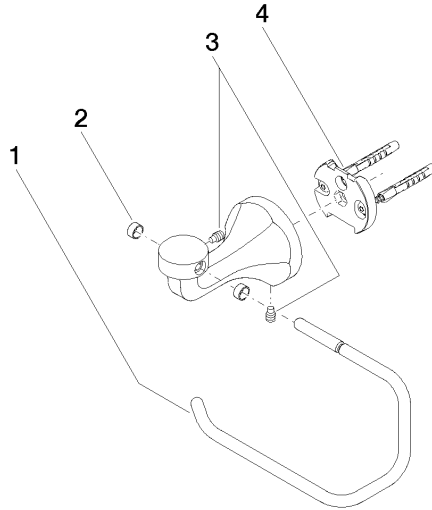

83 500 361

- width 145mm
- height 120 mm
- 95mm projection

	Brushed Platinum	83 500 361-06
	Chrome	83 500 361-00
	Platinum	83 500 361-08
	Durabress (23kt Gold)	83 500 361-09
	Brushed Durabress (23kt Gold)	83 500 361-28
	Brushed Dark Platinum	83 500 361-99

83 500 361

mm [inches]

83 500 361

Parts for other finishes can be found here: [Chrome](#)

Spare parts list

No.	Item Number	Name	Quantity used	Delivery time
1	08 18 70 501-06	bow	1	10
2	08 18 40 505 90	sleeve	2	2
3	04 31 11 140 00 90	pin	2	2
4	05 17 97 507 00 90	fixing set	1	2