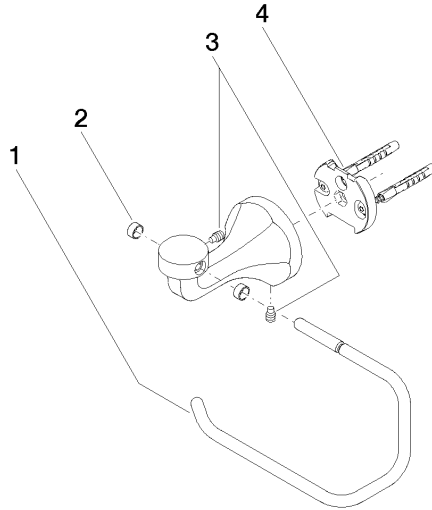

83 500 361

- width 145mm
- height 120 mm
- 95mm projection

	Platinum	83 500 361-08
	Chrome	83 500 361-00
	Brushed Platinum	83 500 361-06
	Durabass (23kt Gold)	83 500 361-09
	Brushed Durabass (23kt Gold)	83 500 361-28
	Brushed Dark Platinum	83 500 361-99

83 500 361

mm [inches]

83 500 361

Parts for other finishes can be found here: [Chrome](#)

### Spare parts list

No.	Item Number	Name	Quantity used	Delivery time
1	08 18 70 501-08	bow	1	40
2	08 18 40 505 90	sleeve	2	2
3	04 31 11 140 00 90	pin	2	2
4	05 17 97 507 00 90	fixing set	1	2