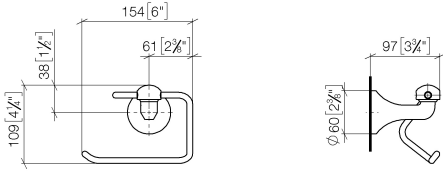

83 500 361

- width 145mm
- height 120 mm
- 95mm projection

	Platinum	83 500 361-08
	Chrome	83 500 361-00
	Brushed Platinum	83 500 361-06
	Durabass (23kt Gold)	83 500 361-09
	Brushed Durabass (23kt Gold)	83 500 361-28
	Brushed Dark Platinum	83 500 361-99

83 500 361

mm [inches]

83 500 361

Parts for other finishes can be found here: [Chrome](#)

### Spare parts list

No.	Item Number	Name	Quantity used	Delivery time
1	08 18 70 501-08	bow	1	40
2	08 18 40 505 90	sleeve	2	2
3	04 31 11 140 00 90	pin	2	2
4	05 17 97 507 00 90	fixing set	1	2