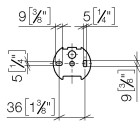

83 500 361

- width 145mm
- height 120 mm
- 95mm projection

	Platinum	83 500 361-08
	Chrome	83 500 361-00
	Brushed Platinum	83 500 361-06
	Durabass (23kt Gold)	83 500 361-09
	Brushed Durabass (23kt Gold)	83 500 361-28
	Brushed Dark Platinum	83 500 361-99

83 500 361

mm [inches]

83 500 361

Parts for other finishes can be found here: [Chrome](#)

### Spare parts list

No.	Item Number	Name	Quantity used	Delivery time
1	08 18 70 501-08	bow	1	40
2	08 18 40 505 90	sleeve	2	2
3	04 31 11 140 00 90	pin	2	2
4	05 17 97 507 00 90	fixing set	1	2