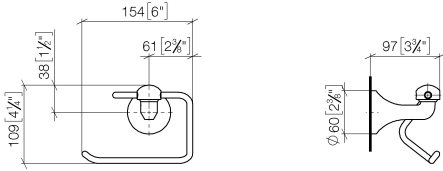

83 500 361

- width 145mm
- height 120 mm
- 95mm projection

	Brushed Durabronz (23kt Gold)	83 500 361-28
	Chrome	83 500 361-00
	Brushed Platinum	83 500 361-06
	Platinum	83 500 361-08
	Durabronz (23kt Gold)	83 500 361-09
	Brushed Dark Platinum	83 500 361-99

83 500 361

mm [inches]

83 500 361

Parts for other finishes can be found here: [Chrome](#)

### Spare parts list

No.	Item Number	Name	Quantity used	Delivery time
1	08 18 70 501-28	bow	1	-
Spare part can no longer be ordered, please order the replacement item				
2	08 18 40 505 90	sleeve	2	2
3	04 31 11 140 00 90	pin	2	2
4	05 17 97 507 00 90	fixing set	1	2