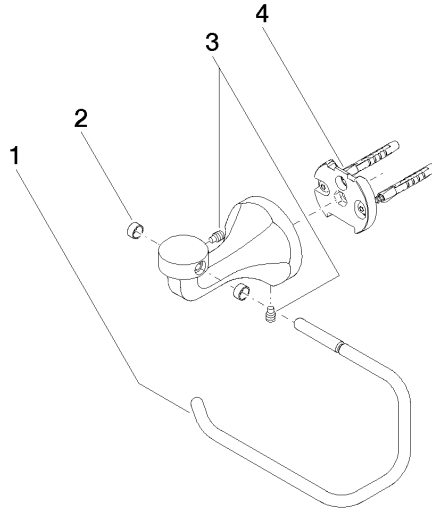

83 500 361

- width 145mm
- height 120 mm
- 95mm projection

	Brushed Durabronz (23kt Gold)	83 500 361-28
	Chrome	83 500 361-00
	Brushed Platinum	83 500 361-06
	Platinum	83 500 361-08
	Durabronz (23kt Gold)	83 500 361-09
	Brushed Dark Platinum	83 500 361-99

83 500 361

mm [inches]

83 500 361

Parts for other finishes can be found here: [Chrome](#)

### Spare parts list

No.	Item Number	Name	Quantity used	Delivery time
1	08 18 70 501-28	bow	1	-
Spare part can no longer be ordered, please order the replacement item				
2	08 18 40 505 90	sleeve	2	2
3	04 31 11 140 00 90	pin	2	2
4	05 17 97 507 00 90	fixing set	1	2