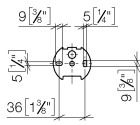

83 500 361

- width 145mm
- height 120 mm
- 95mm projection

	Brushed Durabronz (23kt Gold)	83 500 361-28
	Chrome	83 500 361-00
	Brushed Platinum	83 500 361-06
	Platinum	83 500 361-08
	Durabronz (23kt Gold)	83 500 361-09
	Brushed Dark Platinum	83 500 361-99

83 500 361

mm [inches]

83 500 361

Parts for other finishes can be found here: [Chrome](#)