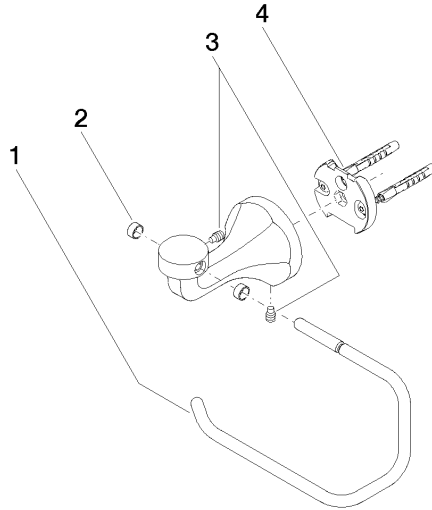

83 500 361

- width 145mm
- height 120 mm
- 95mm projection

	Brushed Dark Platinum	83 500 361-99
	Chrome	83 500 361-00
	Brushed Platinum	83 500 361-06
	Platinum	83 500 361-08
	Durabrand (23kt Gold)	83 500 361-09
	Brushed Durabrand (23kt Gold)	83 500 361-28

83 500 361

mm [inches]

83 500 361

Parts for other finishes can be found here: [Chrome](#)

Spare parts list

No.	Item Number	Name	Quantity used	Delivery time
1	08 18 70 501-99	bow	1	-
Spare part can no longer be ordered, please order the replacement item				
2	08 18 40 505 90	sleeve	2	2
3	04 31 11 140 00 90	pin	2	2
4	05 17 97 507 00 90	fixing set	1	2