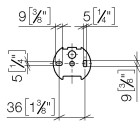

83 500 361

- width 145mm
- height 120 mm
- 95mm projection

	Brushed Dark Platinum	83 500 361-99
	Chrome	83 500 361-00
	Brushed Platinum	83 500 361-06
	Platinum	83 500 361-08
	Durabrand (23kt Gold)	83 500 361-09
	Brushed Durabrand (23kt Gold)	83 500 361-28

83 500 361

mm [inches]

83 500 361

Parts for other finishes can be found here: [Chrome](#)

Spare parts list

No.	Item Number	Name	Quantity used	Delivery time
1	08 18 70 501-99	bow	1	-
Spare part can no longer be ordered, please order the replacement item				
2	08 18 40 505 90	sleeve	2	2
3	04 31 11 140 00 90	pin	2	2
4	05 17 97 507 00 90	fixing set	1	2