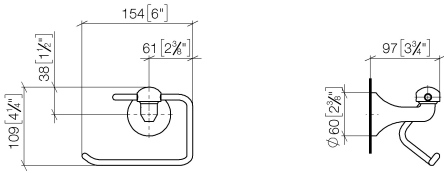

83 500 361

- width 145mm
- height 120 mm
- 95mm projection

	Brushed Dark Platinum	83 500 361-99
	Chrome	83 500 361-00
	Brushed Platinum	83 500 361-06
	Platinum	83 500 361-08
	Durabrand (23kt Gold)	83 500 361-09
	Brushed Durabrand (23kt Gold)	83 500 361-28

83 500 361

mm [inches]

83 500 361

Parts for other finishes can be found here: [Chrome](#)

Spare parts list

No.	Item Number	Name	Quantity used	Delivery time
1	08 18 70 501-99	bow	1	-
Spare part can no longer be ordered, please order the replacement item				
2	08 18 40 505 90	sleeve	2	2
3	04 31 11 140 00 90	pin	2	2
4	05 17 97 507 00 90	fixing set	1	2