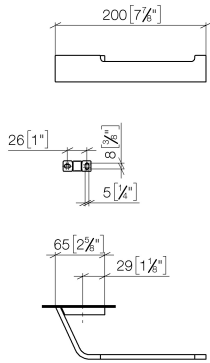

CL.1 Tissue holder without cover - Brushed Champagne (22kt Gold)

CL.1

83 500 705

- width 200mm
- height 35 mm
- 70mm projection

	Brushed Champagne (22kt Gold)	83 500 705-46
	Chrome	83 500 705-00
	Brushed Platinum	83 500 705-06
	Dark Chrome	83 500 705-19
	Champagne (22kt Gold)	83 500 705-47
	Brushed Dark Platinum	83 500 705-99

83 500 705

mm [inches]

83 500 705

Parts for other finishes can be found here: [Chrome](#)

Spare parts list

No.	Item Number	Name	Quantity used	Delivery time
1	05 17 20 758 00 90	fixing set	1	2
2	09 30 30 191 90	screw	3	2
3	08 17 70 500-46	holder	1	60
4	08 17 70 553-46	holder	1	60
5	04 31 11 113 00 90	pin	1	2