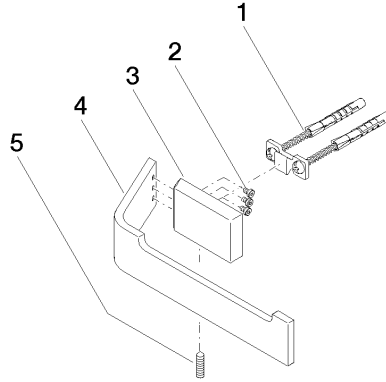

CL.1 Tissue holder without cover - Brushed Champagne (22kt Gold)

CL.1

83 500 705

- width 200mm
- height 35 mm
- 70mm projection

	Brushed Champagne (22kt Gold)	83 500 705-46
	Chrome	83 500 705-00
	Brushed Platinum	83 500 705-06
	Dark Chrome	83 500 705-19
	Champagne (22kt Gold)	83 500 705-47
	Brushed Dark Platinum	83 500 705-99

83 500 705

mm [inches]

83 500 705

Parts for other finishes can be found here: [Chrome](#)

Spare parts list

No.	Item Number	Name	Quantity used	Delivery time
1	05 17 20 758 00 90	fixing set	1	2
2	09 30 30 191 90	screw	3	2
3	08 17 70 500-46	holder	1	60
4	08 17 70 553-46	holder	1	60
5	04 31 11 113 00 90	pin	1	2