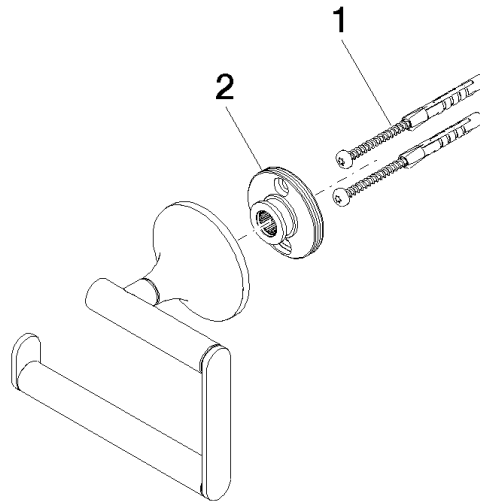

83 500 809

- width 130mm
- height 108 mm
- rosette Ø 60 mm
- 63mm projection

	Brushed Bronze	83 500 809-42
	Chrome	83 500 809-00
	Brushed Platinum	83 500 809-06
	Platinum	83 500 809-08
	Dark Chrome	83 500 809-19
	Brushed Durabronze (23kt Gold)	83 500 809-28
	Brushed Champagne (22kt Gold)	83 500 809-46
	Champagne (22kt Gold)	83 500 809-47
	Brushed Dark Platinum	83 500 809-99

83 500 809

mm [inches]

83 500 809

Parts for other finishes can be found here: [Chrome](#)

Spare parts list

No.	Item Number	Name	Quantity used	Delivery time
1	05 30 31 025 00 90	fixing set	1	2
2	90 17 20 759 00 90	disc	1	2