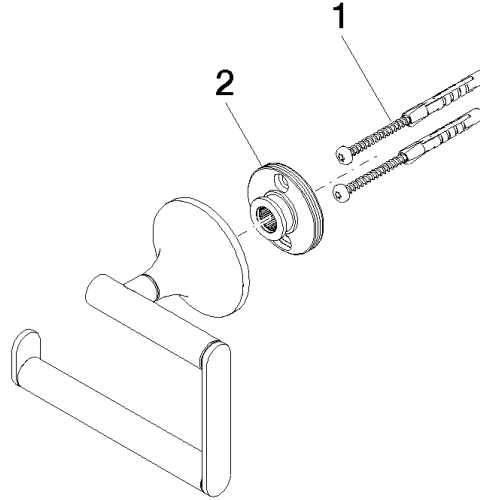

83 500 809

- width 130mm
- height 108 mm
- rosette Ø 60 mm
- 63mm projection

	Champagne (22kt Gold)	83 500 809-47
	Chrome	83 500 809-00
	Brushed Platinum	83 500 809-06
	Platinum	83 500 809-08
	Dark Chrome	83 500 809-19
	Brushed Durabronze (23kt Gold)	83 500 809-28
	Brushed Bronze	83 500 809-42
	Brushed Champagne (22kt Gold)	83 500 809-46
	Brushed Dark Platinum	83 500 809-99

83 500 809

mm [inches]

83 500 809

Parts for other finishes can be found here: [Chrome](#)

### Spare parts list

No.	Item Number	Name	Quantity used	Delivery time
1	05 30 31 025 00 90	fixing set	1	2
2	90 17 20 759 00 90	disc	1	2