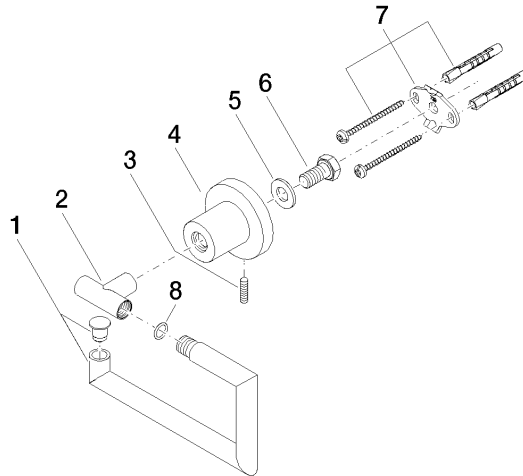

83 500 892

- width 152mm
- height 100 mm
- rosette Ø 55 mm
- 72mm projection

	Platinum	83 500 892-08
	Chrome	83 500 892-00
	Brushed Platinum	83 500 892-06
	Dark Chrome	83 500 892-19
	Brushed Durabrass (23kt Gold)	83 500 892-28
	Matte Black	83 500 892-33
	Brushed Champagne (22kt Gold)	83 500 892-46
	Champagne (22kt Gold)	83 500 892-47
	Brushed Chrome	83 500 892-93
	Brushed Dark Platinum	83 500 892-99

83 500 892

mm [inches]

83 500 892

Parts for other finishes can be found here: [Chrome](#)

Spare parts list

No.	Item Number	Name	Quantity used	Delivery time
1	90 28 22 640 00-08	holder	1	-
Spare part can no longer be ordered, please order the replacement item				
2	05 17 89 552 00-08	holder	1	40
3	04 31 11 113 00 90	pin	1	2
4	08 17 89 505-08	holder	1	40
5	09 30 11 046 90	disc	1	2
6	09 30 30 071 90	screw	1	2
7	05 17 20 739 00 90	fixing set	1	2
8	09 14 10 042 90	seal	1	2