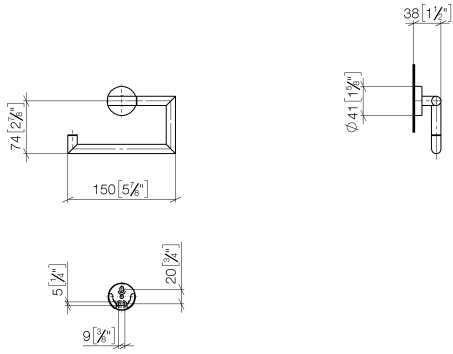

83 500 979

- width 150mm
- height 95 mm
- rosette Ø 40 mm
- 40mm projection

Fits: LISSÉ, META

	Dark Chrome	83 500 979-19
	Chrome	83 500 979-00
	Brushed Platinum	83 500 979-06
	Light Gold	83 500 979-26
	Brushed Light Gold	83 500 979-27
	Matte Black	83 500 979-33
	Brushed Bronze	83 500 979-42
	Brushed Champagne (22kt Gold)	83 500 979-46
	Champagne (22kt Gold)	83 500 979-47
	Brushed Chrome	83 500 979-93
	Brushed Dark Platinum	83 500 979-99

83 500 979

mm [inches]

83 500 979

Parts for other  
finishes can be found  
here: [Chrome](#)