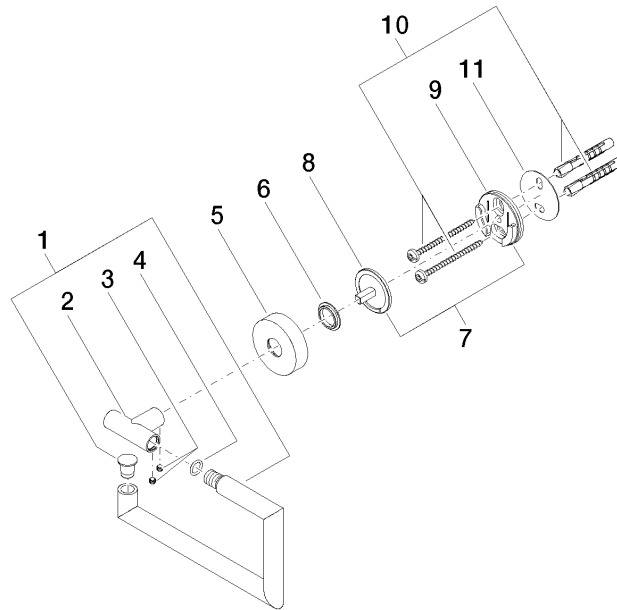

83 500 979

- width 150mm
- height 95 mm
- rosette Ø 40 mm
- 40mm projection

Fits: LISSÉ, META

	Brushed Light Gold	83 500 979-27
	Chrome	83 500 979-00
	Brushed Platinum	83 500 979-06
	Dark Chrome	83 500 979-19
	Light Gold	83 500 979-26
	Matte Black	83 500 979-33
	Brushed Bronze	83 500 979-42
	Brushed Champagne (22kt Gold)	83 500 979-46
	Champagne (22kt Gold)	83 500 979-47
	Brushed Chrome	83 500 979-93
	Brushed Dark Platinum	83 500 979-99

83 500 979

mm [inches]

83 500 979

Parts for other finishes can be found here: [Chrome](#)

Spare parts list

No.	Item Number	Name	Quantity used	Delivery time
1	90 28 22 626 00-27	holder	1	30
2	05 17 97 561 01-27	holder	1	60
3	90 31 11 038 00 90	pin	2	2
4	90 14 10 060 00 90	seal	1	2
5	08 27 97 500-27	rosette	1	60
6	08 30 11 516 90	ring	1	2
7	05 17 97 501 01 90	fixing set	1	2
8	08 17 97 559 90	holder	1	2
9	08 17 97 501 07	holder	1	2
10	05 30 31 025 00 90	fixing set	1	2
11	05 30 11 519 00 90	disc	1	2