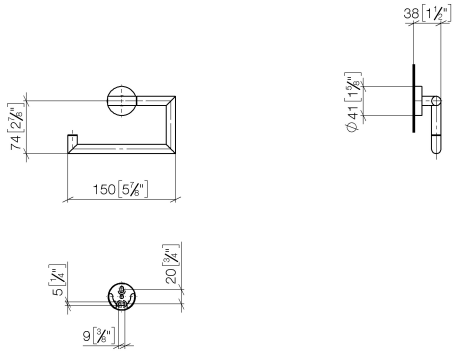

83 500 979

- width 150mm
- height 95 mm
- rosette Ø 40 mm
- 40mm projection

Fits: LISSÉ, META

	Brushed Light Gold	83 500 979-27
	Chrome	83 500 979-00
	Brushed Platinum	83 500 979-06
	Dark Chrome	83 500 979-19
	Light Gold	83 500 979-26
	Matte Black	83 500 979-33
	Brushed Bronze	83 500 979-42
	Brushed Champagne (22kt Gold)	83 500 979-46
	Champagne (22kt Gold)	83 500 979-47
	Brushed Chrome	83 500 979-93
	Brushed Dark Platinum	83 500 979-99

83 500 979

mm [inches]

83 500 979

Parts for other finishes can be found here: [Chrome](#)

Spare parts list

No.	Item Number	Name	Quantity used	Delivery time
1	90 28 22 626 00-27	holder	1	30
2	05 17 97 561 01-27	holder	1	60
3	90 31 11 038 00 90	pin	2	2
4	90 14 10 060 00 90	seal	1	2
5	08 27 97 500-27	rosette	1	60
6	08 30 11 516 90	ring	1	2
7	05 17 97 501 01 90	fixing set	1	2
8	08 17 97 559 90	holder	1	2
9	08 17 97 501 07	holder	1	2
10	05 30 31 025 00 90	fixing set	1	2
11	05 30 11 519 00 90	disc	1	2