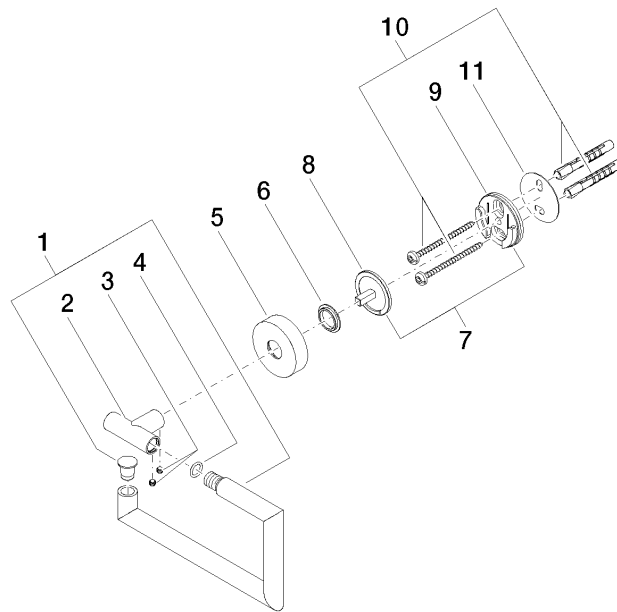

83 500 979

- width 150mm
- height 95 mm
- rosette Ø 40 mm
- 40mm projection

Fits: LISSÉ, META

	Matte Black	83 500 979-33
	Chrome	83 500 979-00
	Brushed Platinum	83 500 979-06
	Dark Chrome	83 500 979-19
	Light Gold	83 500 979-26
	Brushed Light Gold	83 500 979-27
	Brushed Bronze	83 500 979-42
	Brushed Champagne (22kt Gold)	83 500 979-46
	Champagne (22kt Gold)	83 500 979-47
	Brushed Chrome	83 500 979-93
	Brushed Dark Platinum	83 500 979-99

83 500 979

mm [inches]

83 500 979

Parts for other finishes can be found here: [Chrome](#)

Spare parts list

No.	Item Number	Name	Quantity used	Delivery time
1	90 28 22 626 00-33	holder	1	30
2	05 17 97 561 01-33	holder	1	30
3	90 31 11 038 00 90	pin	2	2
4	90 14 10 060 00 90	seal	1	2
5	08 27 97 500-33	rosette	1	30
6	08 30 11 516 90	ring	1	2
7	05 17 97 501 01 90	fixing set	1	2
8	08 17 97 559 90	holder	1	2
9	08 17 97 501 07	holder	1	2
10	05 30 31 025 00 90	fixing set	1	2
11	05 30 11 519 00 90	disc	1	2