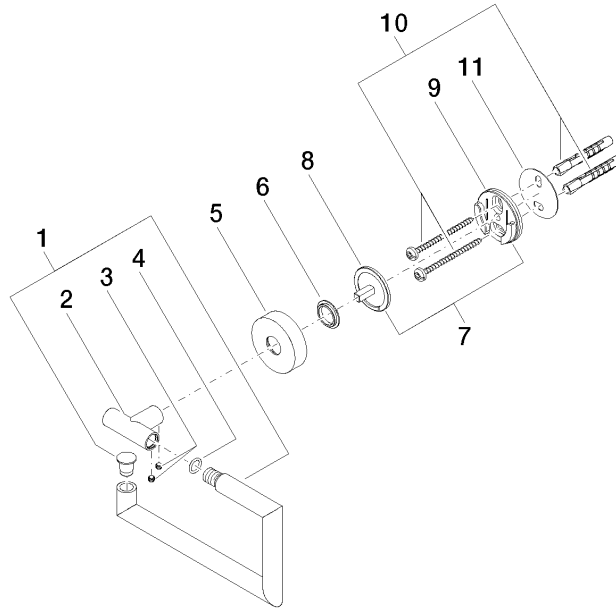

83 500 979

- width 150mm
- height 95 mm
- rosette Ø 40 mm
- 40mm projection

Fits: LISSÉ, META

	Brushed Bronze	83 500 979-42
	Chrome	83 500 979-00
	Brushed Platinum	83 500 979-06
	Dark Chrome	83 500 979-19
	Light Gold	83 500 979-26
	Brushed Light Gold	83 500 979-27
	Matte Black	83 500 979-33
	Brushed Champagne (22kt Gold)	83 500 979-46
	Champagne (22kt Gold)	83 500 979-47
	Brushed Chrome	83 500 979-93
	Brushed Dark Platinum	83 500 979-99

83 500 979

mm [inches]

83 500 979

Parts for other finishes can be found here: [Chrome](#)

Spare parts list

No.	Item Number	Name	Quantity used	Delivery time
1	90 28 22 626 00-42	holder	1	30
2	05 17 97 561 01-42	holder	1	60
3	90 31 11 038 00 90	pin	2	2
4	90 14 10 060 00 90	seal	1	2
5	08 27 97 500-42	rosette	1	60
6	08 30 11 516 90	ring	1	2
7	05 17 97 501 01 90	fixing set	1	2
8	08 17 97 559 90	holder	1	2
9	08 17 97 501 07	holder	1	2
10	05 30 31 025 00 90	fixing set	1	2
11	05 30 11 519 00 90	disc	1	2