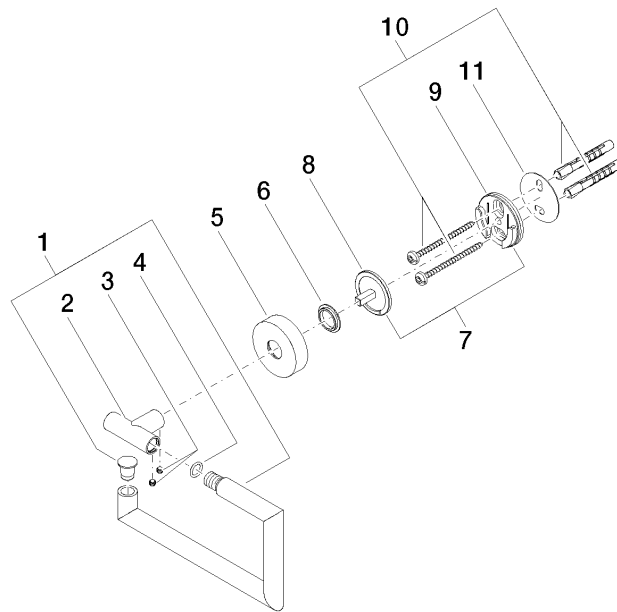

Tissue holder without cover - Brushed Champagne (22kt Gold)

LISSÉ

83 500 979

- width 150mm
- height 95 mm
- rosette Ø 40 mm
- 40mm projection

Fits: LISSÉ, META

	Brushed Champagne (22kt Gold)	83 500 979-46
	Chrome	83 500 979-00
	Brushed Platinum	83 500 979-06
	Dark Chrome	83 500 979-19
	Light Gold	83 500 979-26
	Brushed Light Gold	83 500 979-27
	Matte Black	83 500 979-33
	Brushed Bronze	83 500 979-42
	Champagne (22kt Gold)	83 500 979-47
	Brushed Chrome	83 500 979-93
	Brushed Dark Platinum	83 500 979-99

83 500 979

mm [inches]

83 500 979

Parts for other finishes can be found here: [Chrome](#)

Spare parts list

No.	Item Number	Name	Quantity used	Delivery time
1	90 28 22 626 00-46	holder	1	30
2	05 17 97 561 01-46	holder	1	60
3	90 31 11 038 00 90	pin	2	2
4	90 14 10 060 00 90	seal	1	2
5	08 27 97 500-46	rosette	1	30
6	08 30 11 516 90	ring	1	2
7	05 17 97 501 01 90	fixing set	1	2
8	08 17 97 559 90	holder	1	2
9	08 17 97 501 07	holder	1	2
10	05 30 31 025 00 90	fixing set	1	2
11	05 30 11 519 00 90	disc	1	2