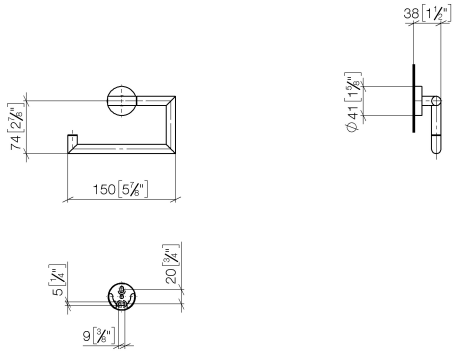

Tissue holder without cover - Brushed Champagne (22kt Gold)

LISSÉ

83 500 979

- width 150mm
- height 95 mm
- rosette Ø 40 mm
- 40mm projection

Fits: LISSÉ, META

	Brushed Champagne (22kt Gold)	83 500 979-46
	Chrome	83 500 979-00
	Brushed Platinum	83 500 979-06
	Dark Chrome	83 500 979-19
	Light Gold	83 500 979-26
	Brushed Light Gold	83 500 979-27
	Matte Black	83 500 979-33
	Brushed Bronze	83 500 979-42
	Champagne (22kt Gold)	83 500 979-47
	Brushed Chrome	83 500 979-93
	Brushed Dark Platinum	83 500 979-99

83 500 979

mm [inches]

83 500 979

Parts for other finishes can be found here: [Chrome](#)

Spare parts list

No.	Item Number	Name	Quantity used	Delivery time
1	90 28 22 626 00-46	holder	1	30
2	05 17 97 561 01-46	holder	1	60
3	90 31 11 038 00 90	pin	2	2
4	90 14 10 060 00 90	seal	1	2
5	08 27 97 500-46	rosette	1	30
6	08 30 11 516 90	ring	1	2
7	05 17 97 501 01 90	fixing set	1	2
8	08 17 97 559 90	holder	1	2
9	08 17 97 501 07	holder	1	2
10	05 30 31 025 00 90	fixing set	1	2
11	05 30 11 519 00 90	disc	1	2