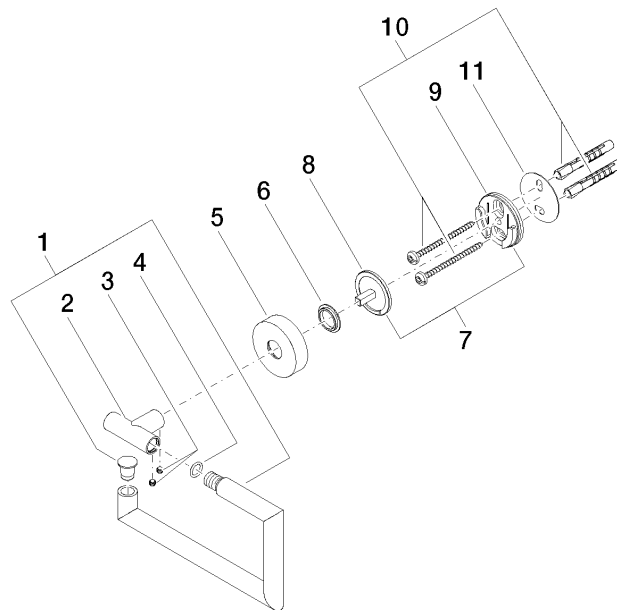

83 500 979

- width 150mm
- height 95 mm
- rosette Ø 40 mm
- 40mm projection

Fits: LISSÉ, META

	Brushed Chrome	83 500 979-93
	Chrome	83 500 979-00
	Brushed Platinum	83 500 979-06
	Dark Chrome	83 500 979-19
	Light Gold	83 500 979-26
	Brushed Light Gold	83 500 979-27
	Matte Black	83 500 979-33
	Brushed Bronze	83 500 979-42
	Brushed Champagne (22kt Gold)	83 500 979-46
	Champagne (22kt Gold)	83 500 979-47
	Brushed Dark Platinum	83 500 979-99

83 500 979

mm [inches]

83 500 979

Parts for other finishes can be found here: [Chrome](#)

Spare parts list

No.	Item Number	Name	Quantity used	Delivery time
1	90 28 22 626 00-93	holder	1	20
2	05 17 97 561 01-93	holder	1	20
3	90 31 11 038 00 90	pin	2	2
4	90 14 10 060 00 90	seal	1	2
5	08 27 97 500-93	rosette	1	20
6	08 30 11 516 90	ring	1	2
7	05 17 97 501 01 90	fixing set	1	2
8	08 17 97 559 90	holder	1	2
9	08 17 97 501 07	holder	1	2
10	05 30 31 025 00 90	fixing set	1	2
11	05 30 11 519 00 90	disc	1	2