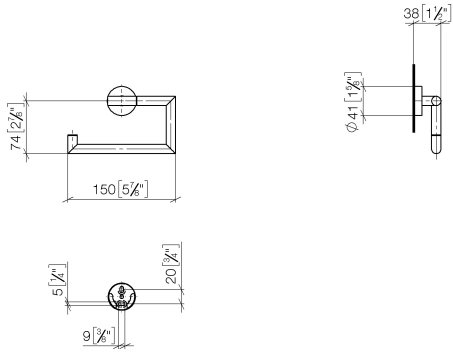

83 500 979

- width 150mm
- height 95 mm
- rosette Ø 40 mm
- 40mm projection

Fits: LISSÉ, META

	Brushed Chrome	83 500 979-93
	Chrome	83 500 979-00
	Brushed Platinum	83 500 979-06
	Dark Chrome	83 500 979-19
	Light Gold	83 500 979-26
	Brushed Light Gold	83 500 979-27
	Matte Black	83 500 979-33
	Brushed Bronze	83 500 979-42
	Brushed Champagne (22kt Gold)	83 500 979-46
	Champagne (22kt Gold)	83 500 979-47
	Brushed Dark Platinum	83 500 979-99

83 500 979

mm [inches]

83 500 979

Parts for other finishes can be found here: [Chrome](#)

Spare parts list

No.	Item Number	Name	Quantity used	Delivery time
1	90 28 22 626 00-93	holder	1	20
2	05 17 97 561 01-93	holder	1	20
3	90 31 11 038 00 90	pin	2	2
4	90 14 10 060 00 90	seal	1	2
5	08 27 97 500-93	rosette	1	20
6	08 30 11 516 90	ring	1	2
7	05 17 97 501 01 90	fixing set	1	2
8	08 17 97 559 90	holder	1	2
9	08 17 97 501 07	holder	1	2
10	05 30 31 025 00 90	fixing set	1	2
11	05 30 11 519 00 90	disc	1	2