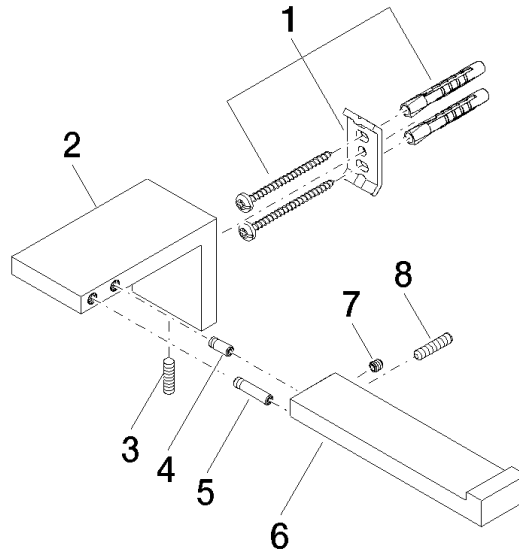

83 500 980

- width 175mm
- height 60 mm
- 90mm projection

	Brushed Platinum	83 500 980-06
	Chrome	83 500 980-00
	Platinum	83 500 980-08
	Brushed Durabronze (23kt Gold)	83 500 980-28
	Matte Black	83 500 980-33
	Brushed Dark Platinum	83 500 980-99

83 500 980

mm [inches]

83 500 980

Parts for other finishes can be found here: [Chrome](#)

Spare parts list

No.	Item Number	Name	Quantity used	Delivery time
1	05 17 20 736 00 90	fixing set	1	2
2	08 17 98 500-06	holder	1	10
3	04 31 11 113 00 90	pin	1	2
4	09 31 11 204 90	pin	1	2
5	09 31 11 203 90	pin	1	2
6	08 17 98 554-06	holder	1	10
7	90 31 11 030 00 90	pin	1	2
8	09 31 11 059 90	pin	1	2