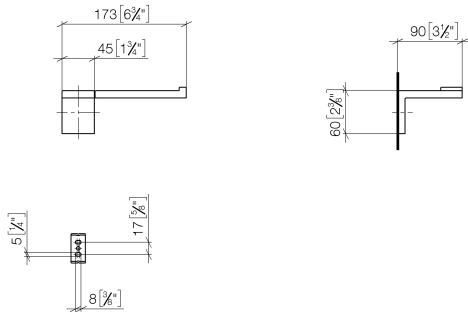

83 500 980

- width 175mm
- height 60 mm
- 90mm projection

	Platinum	83 500 980-08
	Chrome	83 500 980-00
	Brushed Platinum	83 500 980-06
	Brushed Durabronze (23kt Gold)	83 500 980-28
	Matte Black	83 500 980-33
	Brushed Dark Platinum	83 500 980-99

83 500 980

mm [inches]

83 500 980

Parts for other finishes can be found here: [Chrome](#)

### Spare parts list

No.	Item Number	Name	Quantity used	Delivery time
1	05 17 20 736 00 90	fixing set	1	2
2	08 17 98 500-08	holder	1	40
3	04 31 11 113 00 90	pin	1	2
4	09 31 11 204 90	pin	1	2
5	09 31 11 203 90	pin	1	2
6	08 17 98 554-08	holder	1	40
7	90 31 11 030 00 90	pin	1	2
8	09 31 11 059 90	pin	1	2