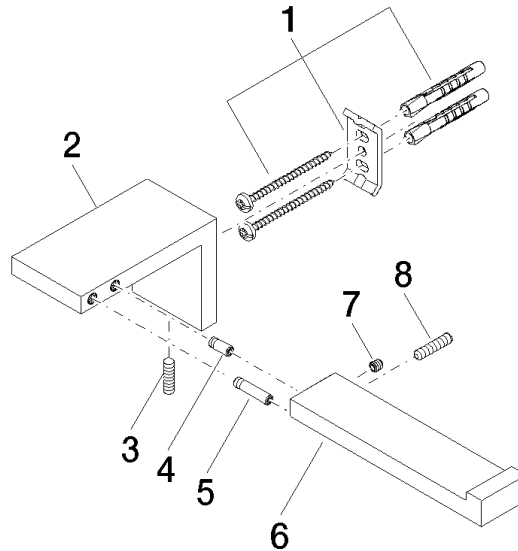

83 500 980

- width 175mm
- height 60 mm
- 90mm projection

	Platinum	83 500 980-08
	Chrome	83 500 980-00
	Brushed Platinum	83 500 980-06
	Brushed Durabronze (23kt Gold)	83 500 980-28
	Matte Black	83 500 980-33
	Brushed Dark Platinum	83 500 980-99

83 500 980

mm [inches]

83 500 980

Parts for other finishes can be found here: [Chrome](#)

### Spare parts list

No.	Item Number	Name	Quantity used	Delivery time
1	05 17 20 736 00 90	fixing set	1	2
2	08 17 98 500-08	holder	1	40
3	04 31 11 113 00 90	pin	1	2
4	09 31 11 204 90	pin	1	2
5	09 31 11 203 90	pin	1	2
6	08 17 98 554-08	holder	1	40
7	90 31 11 030 00 90	pin	1	2
8	09 31 11 059 90	pin	1	2